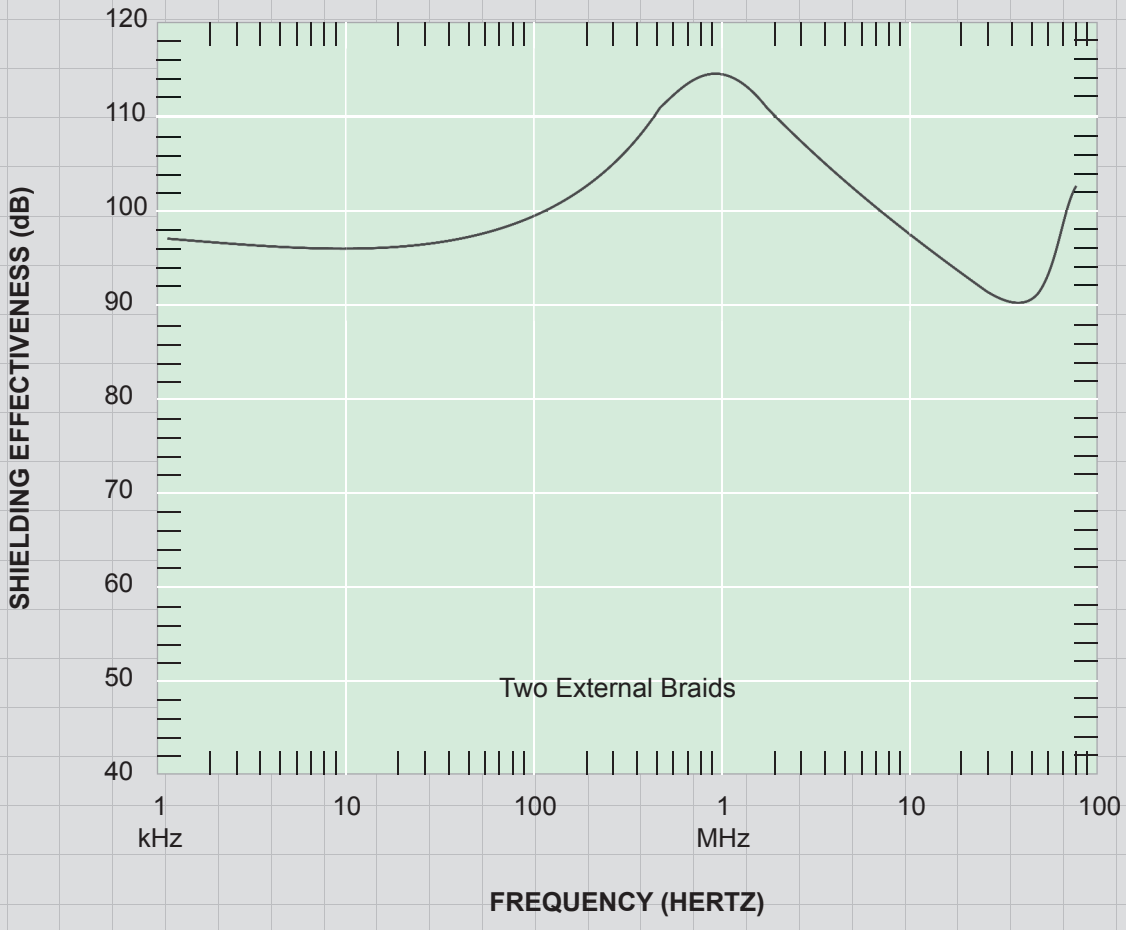

Shield Effectiveness of Series 74 Tubing with Two External Tin/Copper Braids 1 Inch Diameter Tubing

C