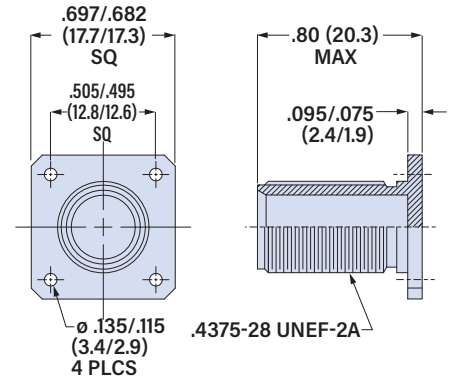

650-075
650-076

650-075 DUMMY RECEPTACLE FOR TNC COAX RF PLUGS

Use dummy stowage receptacle to secure and protect unused plugs. 650-075 receptacle accommodates M39012 Series TNC RF connectors. Aluminum, stainless steel or brass.

650-076 DUMMY RECEPTACLE FOR BNC COAX RF PLUGS

Use dummy stowage receptacle to secure and protect unused plugs. 650-076 receptacle accommodates M39012 Series BNC RF connectors. Aluminum, stainless steel or brass.