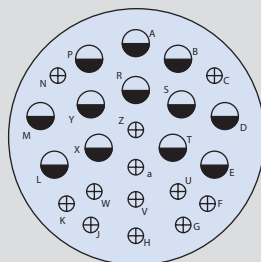

Contact Legend  
 #22D • #20 ⊖ #16 ⊕  
 #12 ◐ #10 ⊙

Insert Arrangement	19-28		19-30		21-29	
No. of Contacts and Size	2X #16	26X #20	1X #16	29X #20	4x #12	4X #16   19X #20
Service Rating	I		I		I	

Contact Legend  
 #22D • #20 ⊖ #16 ⊕  
 #12 ◐ #10 ⊙

Insert Arrangement	21-39		25-4		25-11	
No. of Contacts and Size	2X #16	37X #20	8X #16	48X #20	9X #10	2x #20
Service Rating	I		I		N	

Contact Legend  
 #22D • #20 ⊖ #16 ⊕  
 #12 ◐ #10 ⊙

Insert Arrangement	25-24		25-43	
No. of Contacts and Size	12X #12	12X #16	20X #16	23X #20
Service Rating	I		I	