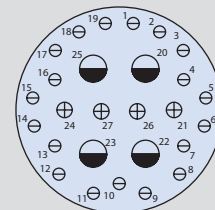

# MIL-DTL-38999 Series III Type MIL-STD-1560 combo contact arrangements

Contact Legend  
 #22D • #20 ⊖ #16 ⊕  
 #12 ◐ #10 ⊙

Insert Arrangement	15-15		15-97		17-99	
No. of Contacts and Size	1X #16	14X #20	4X #16	8X #20	2X #16	21X #20
Service Rating	I		I		I	

Contact Legend  
 #22D • #20 ⊖ #16 ⊕  
 #12 ◐ #10 ⊙

Insert Arrangement	19-28		19-30		21-29	
No. of Contacts and Size	2X #16	26X #20	1X #16	29X #20	4x #12	4X #16   19X #20
Service Rating	I		I		I	

Contact Legend  
 #22D • #20 ⊖ #16 ⊕  
 #12 ◐ #10 ⊙

Insert Arrangement	21-39		25-4		25-11	
No. of Contacts and Size	2X #16	37X #20	8X #16	48X #20	9X #10	2x #20
Service Rating	I		I		N	

Contact Legend  
 #22D • #20 ⊖ #16 ⊕  
 #12 ◐ #10 ⊙

Insert Arrangement	25-24		25-43	
No. of Contacts and Size	12X #12	12X #16	20X #16	23X #20
Service Rating	I		I	