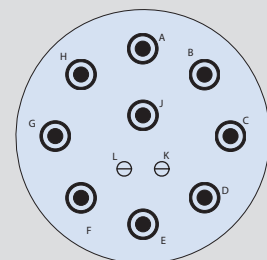

# MIL-DTL-38999 Series III Type MIL-STD-1560 combo contact arrangements

Contact Legend  
 #22D • #20 ⊖ #16 ⊕  
 #12 ◐ #10 ⊙

Insert Arrangement	15-15		15-97		17-99	
No. of Contacts and Size	1X #16	14X #20	4X #16	8X #20	2X #16	21X #20
Service Rating	I		I		I	

Contact Legend  
 #22D • #20 ⊖ #16 ⊕  
 #12 ◐ #10 ⊙

Insert Arrangement	19-28		19-30		21-29	
No. of Contacts and Size	2X #16	26X #20	1X #16	29X #20	4x #12	4X #16   19X #20
Service Rating	I		I		I	

Contact Legend  
 #22D • #20 ⊖ #16 ⊕  
 #12 ◐ #10 ⊙

Insert Arrangement	21-39		25-4		25-11	
No. of Contacts and Size	2X #16	37X #20	8X #16	48X #20	9X #10	2x #20
Service Rating	I		I		N	

Contact Legend  
 #22D • #20 ⊖ #16 ⊕  
 #12 ◐ #10 ⊙

Insert Arrangement	25-24		25-43	
No. of Contacts and Size	12X #12	12X #16	20X #16	23X #20
Service Rating	I		I	