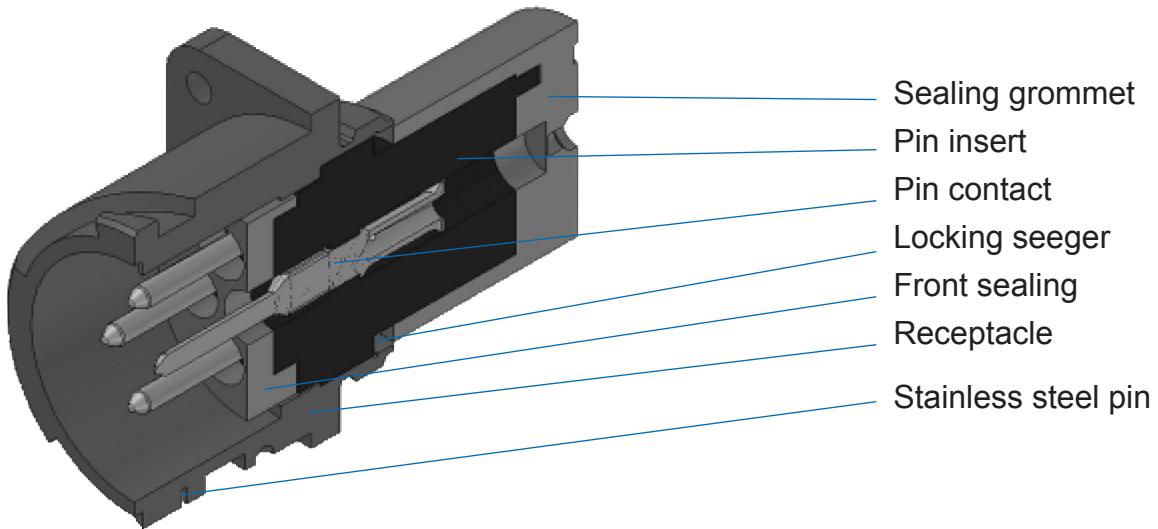

Wall Mounted Receptacle

Straight Plug