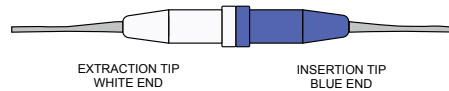

Insertion/Removal Tool
809-088
Daniels Part Number: None
Military Part Number: None