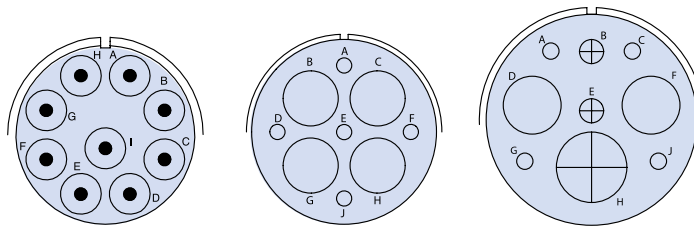

9 CONTACTS

Arrangement	28-84	28-09	32-3
Contact Size	8	4/4, 5/16	1/0, 2/4, 2/12, 4/16
Service Rating	A	A	D