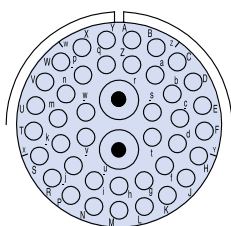

42 CONTACTS