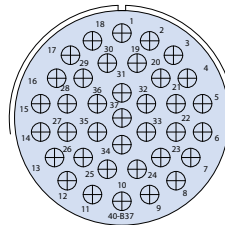

37 CONTACTS

Arrangement	22-A37	28-21	40-B37
Contact Size	18	16	12
Service Rating	A	A	A