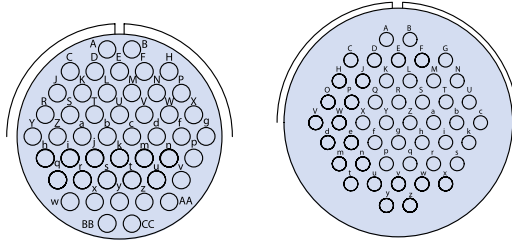

48 CONTACTS