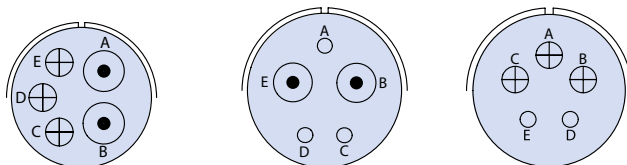

CONTACT LEGEND

Glenair Series ITS and ITS-RG MIL-DTL-5015 Type Reverse Bayonet Connectors Contact Arrangements Front View of Pin Insert

A

5 CONTACTS

Arrangement	20-14	22-12	22-34
Contact Size	2/8, 3/12	2/8, 3/16	3/12, 2/16
Service Rating	A	D	D

5 CONTACTS

Arrangement	24-12	24-G5	32-A5GM
Contact Size	2/4, 3/12	8	4
Service Rating	A	A	A

5 CONTACTS

Arrangement 32-1	32-1	32-2	32-79
Contact Size	2/0, 3/12	3/4, 2/16	4/4, 1/8
Service Rating	A=E; B,C,D,E=D	E	D