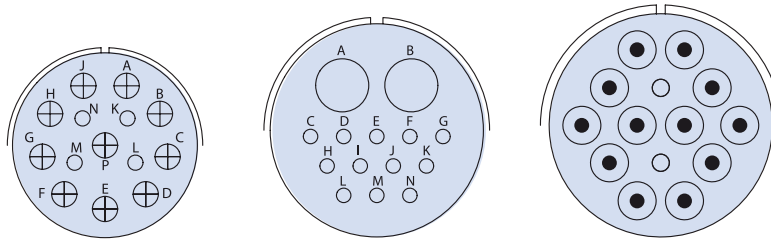

13 CONTACTS

Arrangement	20-11	20-25 (20-11 x 100°)	20-30 (20-11 x 250°)
Contact Size	16	16	13/16
Service Rating	I	I	I

CONTACT LEGEND

**Glenair Series ITS and ITS-RG
MIL-DTL-5015 Type Reverse Bayonet Connectors
Contact Arrangements Front View of Pin Insert**

13 CONTACTS

Arrangement	24-013	32-013
Contact Size	6/12, 7/16	12
Service Rating	A	D

14 CONTACTS

Arrangement	20-27	22-19	24-A14	28-2
Contact Size	16	16	2/4, 12/16	2/12, 12/16
Service Rating	A	A	A	D

14 CONTACTS

Arrangement	28-20	32-9	36-B78
Contact Size	10/12, 4/16	2/4, 12/16	12/8, 2/16
Service Rating	A	D	D

14 CONTACTS

Arrangement	36-D78	40-A14
Contact Size	10/8, 4/16	6/12, 8/4
Service Rating	D	A

CONTACT LEGEND	20	18	16-16S	12	8	4	0	4/0
-----------------------	----	----	--------	----	---	---	---	-----