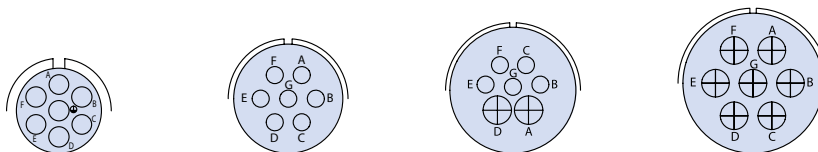

Arrangement	22-5	22-15	24-06
Contact Size	2/12, 4/16	5/12, 1/16	4/8, 2/16
Service Rating	D	D=E; A,B,C,E,F=A	D

6 CONTACTS

Arrangement	28-22	36-3	36-6
Contact Size	3/4, 3/16	3/0, 3/12	2/0, 4/4
Service Rating	D	D	A

**CONTACT
LEGEND**

Glenair Series ITS and ITS-RG MIL-DTL-5015 Type Reverse Bayonet Connectors Contact Arrangements Front View of Pin Insert

6 CONTACTS

Arrangement	36-A51	36-B61	40-A4	40-A6
Contact Size	3/0, 2/4, 1/16	2/4, 4/12	1/0M, 3/0, 2/12	12
Service Rating	D	E	A	B

7 CONTACTS

Arrangement	14S-07	16S-1	18-9	20-15
Contact Size	16S	16S	2/12, 5/16	12
Service Rating	I	A	I	A

7 CONTACTS

Arrangement	22-28	24-2	24-3	24-07
Contact Size	12	12	2/12, 5/16	12
Service Rating	A	D	A	D