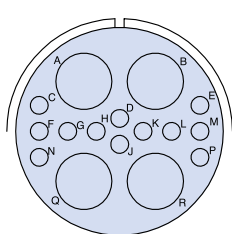

Arrangement	28-20	32-9	36-B78
Contact Size	10/12, 4/16	2/4, 12/16	12/8, 2/16
Service Rating	A	D	D

14 CONTACTS

Arrangement	36-D78	40-A14
Contact Size	10/8, 4/16	6/12, 8/4
Service Rating	D	A

CONTACT LEGEND	20	18	16-16S	12	8	4	0	4/0
-----------------------	----	----	--------	----	---	---	---	-----

**Glenair Series ITS and ITS-RG
MIL-DTL-5015 Type Reverse Bayonet Connectors
Contact Arrangements Front View of Pin Insert**

15 CONTACTS

Arrangement	28-17
Contact Size	16
Service Rating	M,N,P=D; R=B; Bal=A

A

16 CONTACTS

Arrangement	24-5	24-7	28-79	28-124
Contact Size	16	2/12, 14/16	9/16, 7/8	12/16, 4/8
Service Rating	A	A	A	A

16 CONTACTS

Arrangement	32-68	36-14
Contact Size	4/4, 12/16	5/8, 5/12, 6/16
Service Rating	A	D