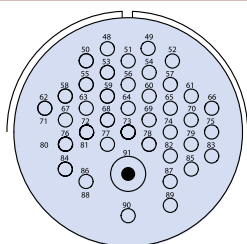

40 CONTACTS

Arrangement	32-A40
Contact Size	16
Service Rating	A

42 CONTACTS

Arrangement	32-59
Contact Size	2/8, 40/16
Service Rating	A

44 CONTACTS

Arrangement	36-74
Contact Size	1/8, 43/16
Service Rating	A