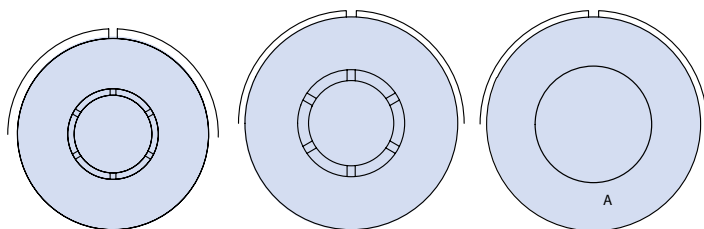

Glenair Series ITS and ITS-RG MIL-DTL-5015 Type Reverse Bayonet Connectors Contact Arrangements Front View of Pin Insert

1 CONTACT

Arrangement	16-2	16-12
Contact Size	12	4
Service Rating	E	A

A

1 CONTACT

Arrangement	18-6	18-7	18-16
Contact Size	4	8	12
Service Rating	D	B	C

1 CONTACT

Arrangement	20-2	22-7	24-A1	28-B1
Contact Size	0	0	0	0
Service Rating	D	E	B	B

1 CONTACT

Arrangement	32-A1	36-01	36-B90
Contact Size	AWG 4/0	AWG 4/0	Special
Service Rating	A	C	D

2 CONTACTS

Arrangement	10SL-4	14S-9	16S-4
Contact Size	16S	16S	16S
Service Rating	A	A	D