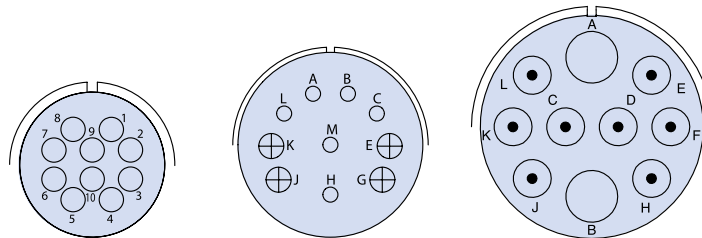

9 CONTACTS

Arrangement	22-27	24-11	28-1
Contact Size	1/8, 8/16	3/8, 6/12	3/8, 6/12
Service Rating	J=D; Bal=A	A	A,J, E=D; Bal=A

CONTACT LEGEND

**Glenair Series ITS and ITS-RG
MIL-DTL-5015 Type Reverse Bayonet Connectors
Contact Arrangements Front View of Pin Insert**

9 CONTACTS

Arrangement	28-84	28-09	32-3
Contact Size	8	4/4, 5/16	1/0, 2/4, 2/12, 4/16
Service Rating	A	A	D

9 CONTACTS

Arrangement	32-689	40-A9
Contact Size	3/4, 6/16	6/8, 3/0
Service Rating	A	A

10 CONTACTS

Arrangement	16-A10	18-1	18-19	22-82
Contact Size	18	16	16	8/16, 2/8
Service Rating	I	B,C,F,G= A; Bal=I	A	A

10 CONTACTS

Arrangement	22-A10	28-19	36-A10
Contact Size	16	4/12, 6/16	2/4, 8/8
Service Rating	A	A, B= D; K, M=B; Bal=A	A