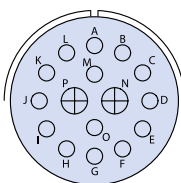

16 CONTACTS