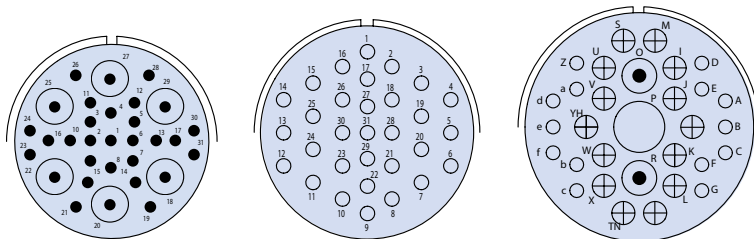

Glenair Series ITS and ITS-RG MIL-DTL-5015 Type Reverse Bayonet Connectors Contact Arrangements Front View of Pin Insert

31 CONTACTS