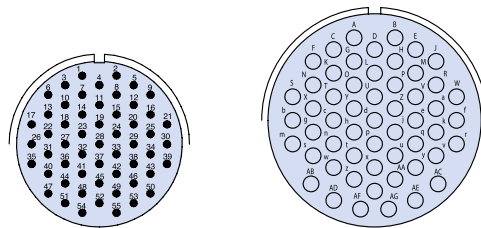

47 CONTACTS

Arrangement	36-7	36-8	40-9	40-47
Contact Size	7/12, 40/16	1/12, 46/16	1/8, 22/12, 24/16	1/8, 22/12, 24/16
Service Rating	A	A	A	A

**CONTACT
LEGEND**

**Glenair Series ITS and ITS-RG
MIL-DTL-5015 Type Reverse Bayonet Connectors
Contact Arrangements Front View of Pin Insert**

48 CONTACTS

Arrangement	32-A48	36-10
Contact Size	16	16
Service Rating	I	A

51 CONTACTS

Arrangement	40-951
Contact Size	25/12, 26/16
Service Rating	A

54 CONTACTS

Arrangement	32-22	32-88
Contact Size	16	16
Service Rating	A	A

55 CONTACTS

Arrangement	24-A55*	32-A55
Contact Size	20	16
Service Rating	I	A

* Only Crimp Contact Version

**CONTACT
LEGEND**

Glenair Series ITS and ITS-RG MIL-DTL-5015 Type Reverse Bayonet Connectors Contact Arrangements Front View of Pin Insert