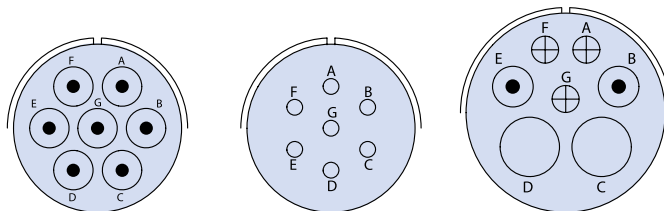

7 CONTACTS

Arrangement	14S-07	16S-1	18-9	20-15
Contact Size	16S	16S	2/12, 5/16	12
Service Rating	I	A	I	A

7 CONTACTS

Arrangement	22-28	24-2	24-3	24-07
Contact Size	12	12	2/12, 5/16	12
Service Rating	A	D	A	D

7 CONTACTS

Arrangement	24-10	24-27	28-10
Contact Size	8	16	2/4, 2/8, 3/12
Service Rating	A	E	G=D; Bal=A

CONTACT LEGEND

**Glenair Series ITS and ITS-RG
MIL-DTL-5015 Type Reverse Bayonet Connectors
Contact Arrangements Front View of Pin Insert**