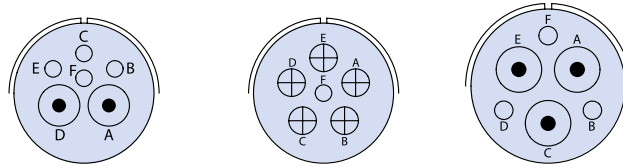

5 CONTACTS

Arrangement	40-A3	40-A5	40-A5 GM	40-A55
Contact Size	1/0M, 2/0, 2/12	3/0, 1/4, 1/12	0	0
Service Rating	A	A	A	A

CONTACT LEGEND

**Glenair Series ITS and ITS-RG
MIL-DTL-5015 Type Reverse Bayonet Connectors
Contact Arrangements Front View of Pin Insert**

6 CONTACTS

Arrangement	14S-6	18-06	18-12
Contact Size	16S	4/12, 2/16	16
Service Rating	I	A	A

6 CONTACTS

Arrangement	20-8	20-17	20-22
Contact Size	2/8, 4/16	5/12, 1/16	3/8, 3/16
Service Rating	I	A	A

6 CONTACTS