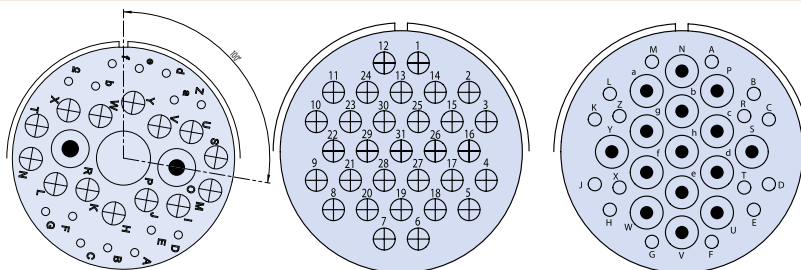

27 CONTACTS

Arrangement	32-A27
Contact Size	10/12, 17/16
Service Rating	A

28 CONTACTS

Arrangement	24-A28	28-A63	32-A28
Contact Size	16	9/12, 19/16	12
Service Rating	I	I	A

29 CONTACTS

Arrangement	28-A29	40-10	40-B25
Contact Size	2/8, 27/16	4/4, 9/8, 16/16	25/16, 4/0
Service Rating	A	A	A

30 CONTACTS

Arrangement	32-8	32-A30	40-1
Contact Size	6/12, 24/16	10/12, 20/16	6/12, 24/16
Service Rating	A	A	D

CONTACT LEGEND

Glenair Series ITS and ITS-RG MIL-DTL-5015 Type Reverse Bayonet Connectors Contact Arrangements Front View of Pin Insert

31 CONTACTS

Arrangement	28-A31*	32-31	36-9
Contact Size	6/8, 25/20	16	1/4, 2/8, 14/12, 14/16
Service Rating	A	A	A

31 CONTACTS

Arrangement	36-18 (36-9 x 100°)	40-31	40-A51
Contact Size	1/4, 2/8, 14/12, 14/16	12	15/8, 16/16
Service Rating	A	D	A