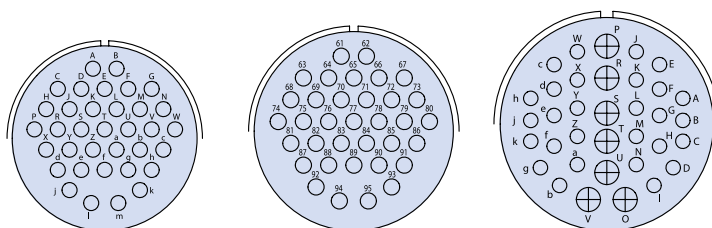

35 CONTACTS