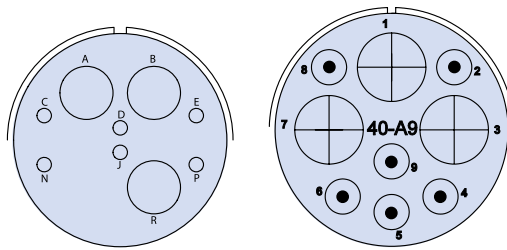

9 CONTACTS

Arrangement	32-689	40-A9
Contact Size	3/4, 6/16	6/8, 3/0
Service Rating	A	A