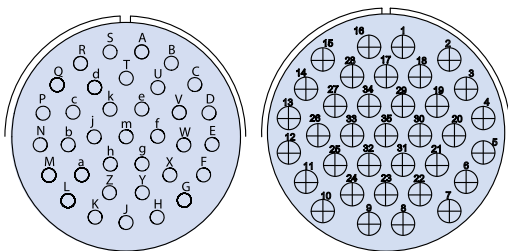

35 CONTACTS