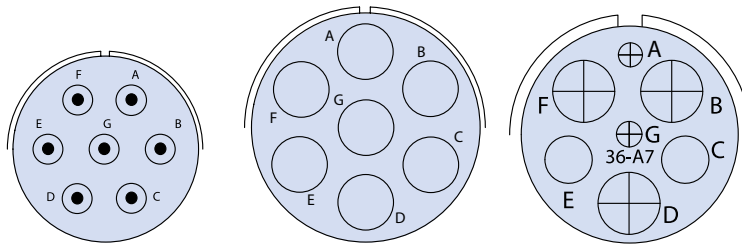

7 CONTACTS

Arrangement	24-10	24-27	28-10
Contact Size	8	16	2/4, 2/8, 3/12
Service Rating	A	E	G=D; Bal=A

CONTACT LEGEND

**Glenair Series ITS and ITS-RG
MIL-DTL-5015 Type Reverse Bayonet Connectors
Contact Arrangements Front View of Pin Insert**

7 CONTACTS

Arrangement	28-70	36-77	36-A7
Contact Size	8	4	3/0, 2/4, 2/12
Service Rating	A	D	A

8 CONTACTS

Arrangement	18-8	20-7	20-9	20-A8
Contact Size	1/12, 7/16	16	1/12, 7/16	2/8, 6/16
Service Rating	A	A,B,H, G = D; C,D,E,F=A	H=D; Bal=A	I