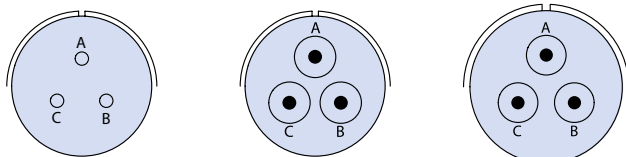

2 CONTACTS

Arrangement	22-11	24-9	28-B2	32-5
Contact Size	16	4	8	0
Service Rating	B	A	E	D

3 CONTACTS

Arrangement	10SL-3	14S-1	14S-7
Contact Size	16S	16S	16S
Service Rating	A	A	A

3 CONTACTS

Arrangement	16S-5	16-7	16-10
Contact Size	16S	1/8, 2/16	12
Service Rating	A	A	A

3 CONTACTS

Arrangement	18-5	18-22	20-3
Contact Size	2/12, 1/16	16	12
Service Rating	D	D	D

CONTACT LEGEND	20	18	16-16S	12	8	4	0	4/0
-----------------------	----	----	--------	----	---	---	---	-----

Glenair Series ITS and ITS-RG MIL-DTL-5015 Type Reverse Bayonet Connectors Contact Arrangements Front View of Pin Insert

3 CONTACTS

Arrangement	20-6	20-19	22-2
Contact Size	16	8	8
Service Rating	D	A	D

3 CONTACTS

Arrangement	22-9	22-21	28-3
Contact Size	12	1/0, 2/16	8
Service Rating	E	A	E

3 CONTACTS

Arrangement	28-6	32-A3	36-4
Contact Size	4	4	0
Service Rating	D	E	A=D; B,C=A