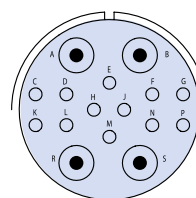

Arrangement	28-20	32-9	36-B78
Contact Size	10/12, 4/16	2/4, 12/16	12/8, 2/16
Service Rating	A	D	D

14 CONTACTS

Arrangement	36-D78	40-A14
Contact Size	10/8, 4/16	6/12, 8/4
Service Rating	D	A

CONTACT LEGEND	20	18	16-16S	12	8	4	0	4/0
-----------------------	----	----	--------	----	---	---	---	-----

**Glenair Series ITS and ITS-RG
MIL-DTL-5015 Type Reverse Bayonet Connectors
Contact Arrangements Front View of Pin Insert**

15 CONTACTS

Arrangement	28-17
Contact Size	16
Service Rating	M,N,P=D; R=B; Bal=A

A

16 CONTACTS

Arrangement	24-5	24-7	28-79	28-124
Contact Size	16	2/12, 14/16	9/16, 7/8	12/16, 4/8
Service Rating	A	A	A	A

16 CONTACTS

Arrangement	32-68	36-14
Contact Size	4/4, 12/16	5/8, 5/12, 6/16
Service Rating	A	D