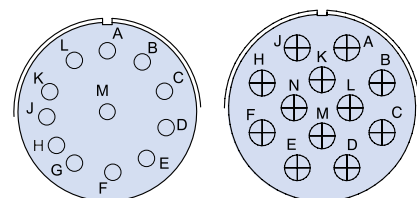

CONTACT LEGEND

Glenair Series ITS and ITS-RG MIL-DTL-5015 Type Reverse Bayonet Connectors Contact Arrangements Front View of Pin Insert

11 CONTACTS

Arrangement	20-33	24-20	24-A11	40-67
Contact Size	16	2/12, 9/16	2/8, 9/16	10/4, 1/16
Service Rating	A	D	A	A

12 CONTACTS

Arrangement	24-A12	24-19	28-9
Contact Size	2/4, 10/16	16	6/12, 6/16
Service Rating	A	A	D

12 CONTACTS

Arrangement	28-18	28-51
Contact Size	16	12
Service Rating	A, B=A; G, H, J, K, L=D; M=C Bal=I	D