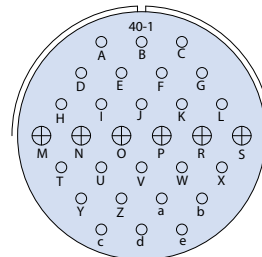

30 CONTACTS