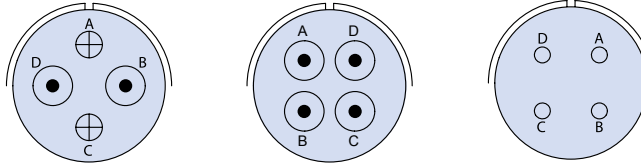

CONTACT LEGEND

Glenair Series ITS and ITS-RG MIL-DTL-5015 Type Reverse Bayonet Connectors Contact Arrangements Front View of Pin Insert

4 CONTACTS

Arrangement	20-4	20-24	20-A24*
Contact Size	12	2/8, 2/16	2/8, 2/16
Service Rating	D	A	A

4 CONTACTS

Arrangement	22-4	22-22S MT**	22-10
Contact Size	2/8, 2/12	8	16
Service Rating	A	A	E

4 CONTACTS

Arrangement	22-22	24-4	24-22	32-17
Contact Size	8	1/0, 3/16	8	4
Service Rating	A	D	D	D

4 CONTACTS

Arrangement	36-5	40-B4***	40-D4***	40-G4
Contact Size	0	0	8	8
Service Rating	A	E	C	E