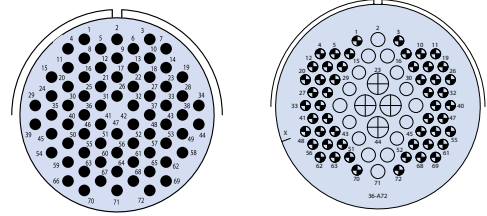

62 CONTACTS

Arrangement	40-A62
Contact Size	2/8, 60/16
Service Rating	A

65 CONTACTS

Arrangement	36-A99*	40-A65
Contact Size	15/16, 50/20	16
Service Rating	A	A

* Only Crimp Contact Version

CONTACT LEGEND

**Glenair Series ITS and ITS-RG
MIL-DTL-5015 Type Reverse Bayonet Connectors
Contact Arrangements Front View of Pin Insert**

70 CONTACTS

Arrangement	40-A70
Contact Size	16
Service Rating	A

72 CONTACTS

Arrangement	28-72 *	36-A72
Contact Size	20	4/12, 16/16, 52/18
Service Rating	I	I

85 CONTACTS

Arrangement	40-56	40-A56
Contact Size	16	16
Service Rating	A	A