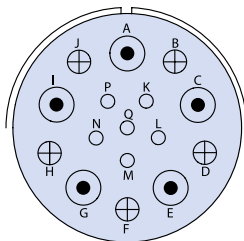

Arrangement	28-20	32-9	36-B78
Contact Size	10/12, 4/16	2/4, 12/16	12/8, 2/16
Service Rating	A	D	D

14 CONTACTS

Arrangement	36-D78	40-A14
Contact Size	10/8, 4/16	6/12, 8/4
Service Rating	D	A

CONTACT LEGEND	20	18	16-16S	12	8	4	0	4/0
-----------------------	----	----	--------	----	---	---	---	-----

**Glenair Series ITS and ITS-RG
MIL-DTL-5015 Type Reverse Bayonet Connectors
Contact Arrangements Front View of Pin Insert**

15 CONTACTS

Arrangement	28-17
Contact Size	16
Service Rating	M,N,P=D; R=B; Bal=A

A

16 CONTACTS

Arrangement	24-5	24-7	28-79	28-124
Contact Size	16	2/12, 14/16	9/16, 7/8	12/16, 4/8
Service Rating	A	A	A	A

16 CONTACTS

Arrangement	32-68	36-14
Contact Size	4/4, 12/16	5/8, 5/12, 6/16
Service Rating	A	D