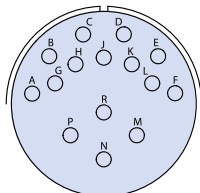

**Glenair Series ITS and ITS-RG
MIL-DTL-5015 Type Reverse Bayonet Connectors
Contact Arrangements Front View of Pin Insert**

15 CONTACTS