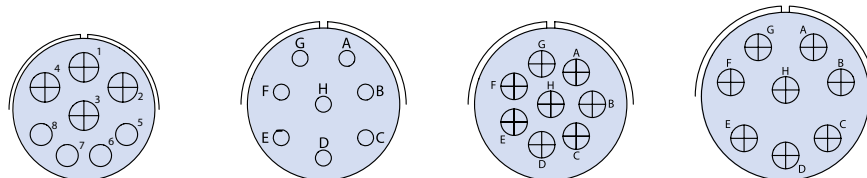

7 CONTACTS

Arrangement	24-10	24-27	28-10
Contact Size	8	16	2/4, 2/8, 3/12
Service Rating	A	E	G=D; Bal=A

CONTACT LEGEND

**Glenair Series ITS and ITS-RG
MIL-DTL-5015 Type Reverse Bayonet Connectors
Contact Arrangements Front View of Pin Insert**

7 CONTACTS

Arrangement	28-70	36-77	36-A7
Contact Size	8	4	3/0, 2/4, 2/12
Service Rating	A	D	A

8 CONTACTS

Arrangement	18-8	20-7	20-9	20-A8
Contact Size	1/12, 7/16	16	1/12, 7/16	2/8, 6/16
Service Rating	A	A,B,H, G = D; C,D,E,F=A	H=D; Bal=A	I

8 CONTACTS

Arrangement	20-B8	22-18	22-23	24-6
Contact Size	4/12, 4/16	16	12	12
Service Rating	A	A,B,F,G, H = D; C,D, E=A	H=D; Bal=A	A,G,H=D; Bal=A

8 CONTACTS

Arrangement	24-A8	32-A8	32-15
Contact Size	3/16, 5/8	8	2/0, 6/12
Service Rating	A	A	D