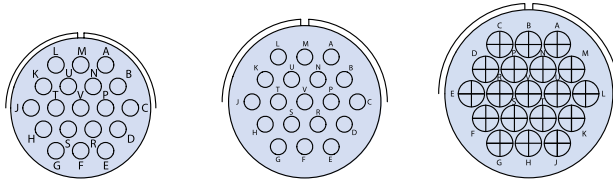

A

16 CONTACTS

Arrangement	24-5	24-7	28-79	28-124
Contact Size	16	2/12, 14/16	9/16, 7/8	12/16, 4/8
Service Rating	A	A	A	A

16 CONTACTS

Arrangement	32-68	36-14
Contact Size	4/4, 12/16	5/8, 5/12, 6/16
Service Rating	A	D

17 CONTACTS

Arrangement	20-29	28-59
Contact Size	16	7/12, 10/16
Service Rating	A	A

CONTACT LEGEND

**Glenair Series ITS and ITS-RG
MIL-DTL-5015 Type Reverse Bayonet Connectors
Contact Arrangements Front View of Pin Insert**

Technical Data

A

19 CONTACTS

Arrangement	20-A48	22-14	24-67
Contact Size	16	16	12
Service Rating	I	A	A

19 CONTACTS

Arrangement	32-76	40-B19
Contact Size	12	8
Service Rating	A	A

20 CONTACTS

Arrangement	28-16	40-A20
Contact Size	16	2/8, 18/12
Service Rating	A	D