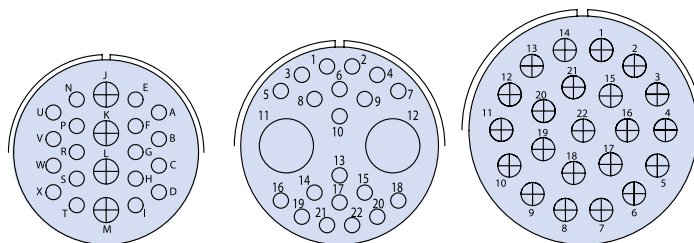

17 CONTACTS

Arrangement	20-29	28-59
Contact Size	16	7/12, 10/16
Service Rating	A	A

CONTACT LEGEND

**Glenair Series ITS and ITS-RG
MIL-DTL-5015 Type Reverse Bayonet Connectors
Contact Arrangements Front View of Pin Insert**

Technical Data

A

19 CONTACTS

Arrangement	20-A48	22-14	24-67
Contact Size	16	16	12
Service Rating	I	A	A

19 CONTACTS

Arrangement	32-76	40-B19
Contact Size	12	8
Service Rating	A	A

20 CONTACTS

Arrangement	28-16	40-A20
Contact Size	16	2/8, 18/12
Service Rating	A	D

22 CONTACTS

Arrangement	28-11	32-B22	36-22
Contact Size	4/12, 18/16	2/4, 20/16	12
Service Rating	A	A	D

CONTACT LEGEND

**Glenair Series ITS and ITS-RG
MIL-DTL-5015 Type Reverse Bayonet Connectors
Contact Arrangements Front View of Pin Insert**