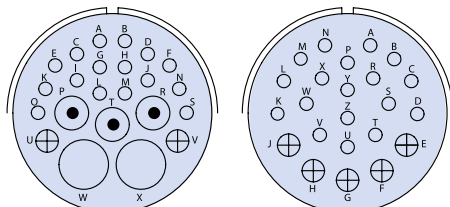

22 CONTACTS

Arrangement	28-11	32-B22	36-22
Contact Size	4/12, 18/16	2/4, 20/16	12
Service Rating	A	A	D

CONTACT LEGEND

**Glenair Series ITS and ITS-RG
MIL-DTL-5015 Type Reverse Bayonet Connectors
Contact Arrangements Front View of Pin Insert**

23 CONTACTS

Arrangement	32-6	32-13
Contact Size	2/4, 3/8, 2/12, 16/16	5/12, 18/16
Service Rating	A	D

24 CONTACTS

Arrangement	24-28	40-A24
Contact Size	16	8/8, 16/12
Service Rating	I	D

25 CONTACTS

Arrangement	24-A25	32-A25
Contact Size	16	12
Service Rating	A	A