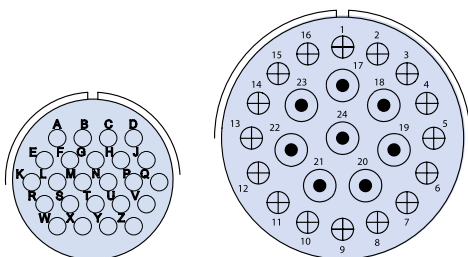

Technical Data

A

19 CONTACTS

Arrangement	20-A48	22-14	24-67
Contact Size	16	16	12
Service Rating	I	A	A

19 CONTACTS

Arrangement	32-76	40-B19
Contact Size	12	8
Service Rating	A	A

20 CONTACTS

Arrangement	28-16	40-A20
Contact Size	16	2/8, 18/12
Service Rating	A	D

22 CONTACTS

Arrangement	28-11	32-B22	36-22
Contact Size	4/12, 18/16	2/4, 20/16	12
Service Rating	A	A	D

CONTACT LEGEND

**Glenair Series ITS and ITS-RG
MIL-DTL-5015 Type Reverse Bayonet Connectors
Contact Arrangements Front View of Pin Insert**

23 CONTACTS

Arrangement	32-6	32-13
Contact Size	2/4, 3/8, 2/12, 16/16	5/12, 18/16
Service Rating	A	D

24 CONTACTS

Arrangement	24-28	40-A24
Contact Size	16	8/8, 16/12
Service Rating	I	D

25 CONTACTS

Arrangement	24-A25	32-A25
Contact Size	16	12
Service Rating	A	A