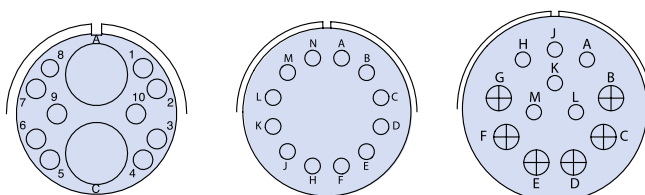

Arrangement	16-A10	18-1	18-19	22-82
Contact Size	18	16	16	8/16, 2/8
Service Rating	I	B,C,F,G= A; Bal=I	A	A

10 CONTACTS

Arrangement	22-A10	28-19	36-A10
Contact Size	16	4/12, 6/16	2/4, 8/8
Service Rating	A	A, B= D; K, M=B; Bal=A	A

CONTACT LEGEND

Glenair Series ITS and ITS-RG MIL-DTL-5015 Type Reverse Bayonet Connectors Contact Arrangements Front View of Pin Insert

11 CONTACTS

Arrangement	20-33	24-20	24-A11	40-67
Contact Size	16	2/12, 9/16	2/8, 9/16	10/4, 1/16
Service Rating	A	D	A	A

12 CONTACTS

Arrangement	24-A12	24-19	28-9
Contact Size	2/4, 10/16	16	6/12, 6/16
Service Rating	A	A	D

12 CONTACTS

Arrangement	28-18	28-51
Contact Size	16	12
Service Rating	A, B=A; G, H, J, K, L=D; M=C Bal=I	D