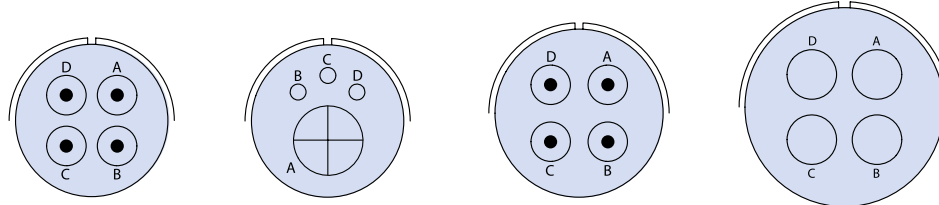

CONTACT LEGEND

Glenair Series ITS and ITS-RG MIL-DTL-5015 Type Reverse Bayonet Connectors Contact Arrangements Front View of Pin Insert

4 CONTACTS

Arrangement	20-4	20-24	20-A24*
Contact Size	12	2/8, 2/16	2/8, 2/16
Service Rating	D	A	A

4 CONTACTS

Arrangement	22-4	22-22S MT**	22-10
Contact Size	2/8, 2/12	8	16
Service Rating	A	A	E

4 CONTACTS

Arrangement	22-22	24-4	24-22	32-17
Contact Size	8	1/0, 3/16	8	4
Service Rating	A	D	D	D

4 CONTACTS

Arrangement	36-5	40-B4***	40-D4***	40-G4
Contact Size	0	0	8	8
Service Rating	A	E	C	E