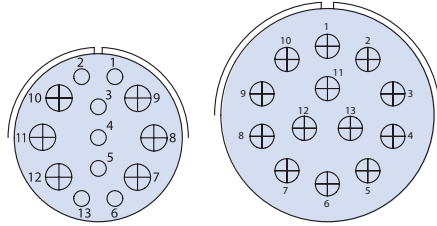

12 CONTACTS

Arrangement	24-A12	24-19	28-9
Contact Size	2/4, 10/16	16	6/12, 6/16
Service Rating	A	A	D

12 CONTACTS

Arrangement	28-18	28-51
Contact Size	16	12
Service Rating	A, B=A; G, H, J, K, L=D; M=C Bal=I	D

13 CONTACTS

Arrangement	20-11	20-25 (20-11 x 100°)	20-30 (20-11 x 250°)
Contact Size	16	16	13/16
Service Rating	I	I	I

CONTACT LEGEND

**Glenair Series ITS and ITS-RG
MIL-DTL-5015 Type Reverse Bayonet Connectors
Contact Arrangements Front View of Pin Insert**

13 CONTACTS

Arrangement	24-013	32-013
Contact Size	6/12, 7/16	12
Service Rating	A	D

14 CONTACTS

Arrangement	20-27	22-19	24-A14	28-2
Contact Size	16	16	2/4, 12/16	2/12, 12/16
Service Rating	A	A	A	D

14 CONTACTS