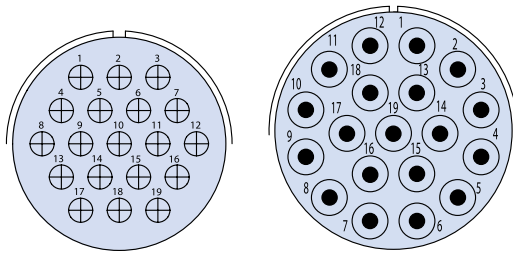

17 CONTACTS

Arrangement	20-29	28-59
Contact Size	16	7/12, 10/16
Service Rating	A	A

CONTACT LEGEND

**Glenair Series ITS and ITS-RG
MIL-DTL-5015 Type Reverse Bayonet Connectors
Contact Arrangements Front View of Pin Insert**

Technical Data

A

19 CONTACTS

Arrangement	20-A48	22-14	24-67
Contact Size	16	16	12
Service Rating	I	A	A

19 CONTACTS

Arrangement	32-76	40-B19
Contact Size	12	8
Service Rating	A	A

20 CONTACTS

Arrangement	28-16	40-A20
Contact Size	16	2/8, 18/12
Service Rating	A	D

22 CONTACTS

Arrangement	28-11	32-B22	36-22
Contact Size	4/12, 18/16	2/4, 20/16	12
Service Rating	A	A	D

CONTACT LEGEND

**Glenair Series ITS and ITS-RG
MIL-DTL-5015 Type Reverse Bayonet Connectors
Contact Arrangements Front View of Pin Insert**