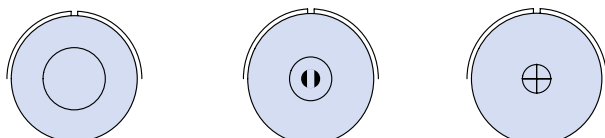

Glenair Series ITS and ITS-RG MIL-DTL-5015 Type Reverse Bayonet Connectors Contact Arrangements Front View of Pin Insert

1 CONTACT

Arrangement	16-2	16-12
Contact Size	12	4
Service Rating	E	A

A

1 CONTACT

Arrangement	18-6	18-7	18-16
Contact Size	4	8	12
Service Rating	D	B	C

1 CONTACT

Arrangement	20-2	22-7	24-A1	28-B1
Contact Size	0	0	0	0
Service Rating	D	E	B	B

1 CONTACT

Arrangement	32-A1	36-01	36-B90
Contact Size	AWG 4/0	AWG 4/0	Special
Service Rating	A	C	D

2 CONTACTS

Arrangement	10SL-4	14S-9	16S-4
Contact Size	16S	16S	16S
Service Rating	A	A	D