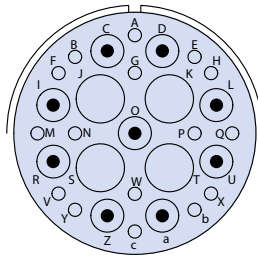

26 CONTACTS

Arrangement	28-12	28-13 (28-12 x 100°)	40-26
Contact Size	16	16	7/8, 19/12
Service Rating	A	A	A

**CONTACT
LEGEND**

**Glenair Series ITS and ITS-RG
MIL-DTL-5015 Type Reverse Bayonet Connectors
Contact Arrangements Front View of Pin Insert**

27 CONTACTS

Arrangement	32-A27
Contact Size	10/12, 17/16
Service Rating	A

28 CONTACTS

Arrangement	24-A28	28-A63	32-A28
Contact Size	16	9/12, 19/16	12
Service Rating	I	I	A

29 CONTACTS

Arrangement	28-A29	40-10	40-B25
Contact Size	2/8, 27/16	4/4, 9/8, 16/16	25/16, 4/0
Service Rating	A	A	A

30 CONTACTS

Arrangement	32-8	32-A30	40-1
Contact Size	6/12, 24/16	10/12, 20/16	6/12, 24/16
Service Rating	A	A	D

CONTACT LEGEND

Glenair Series ITS and ITS-RG MIL-DTL-5015 Type Reverse Bayonet Connectors Contact Arrangements Front View of Pin Insert