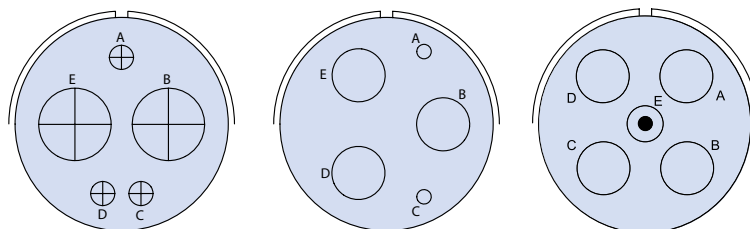

CONTACT LEGEND

Glenair Series ITS and ITS-RG MIL-DTL-5015 Type Reverse Bayonet Connectors Contact Arrangements Front View of Pin Insert

A

5 CONTACTS

Arrangement	20-14	22-12	22-34
Contact Size	2/8, 3/12	2/8, 3/16	3/12, 2/16
Service Rating	A	D	D

5 CONTACTS

Arrangement	24-12	24-G5	32-A5GM
Contact Size	2/4, 3/12	8	4
Service Rating	A	A	A

5 CONTACTS

Arrangement 32-1	32-1	32-2	32-79
Contact Size	2/0, 3/12	3/4, 2/16	4/4, 1/8
Service Rating	A=E; B,C,D,E=D	E	D