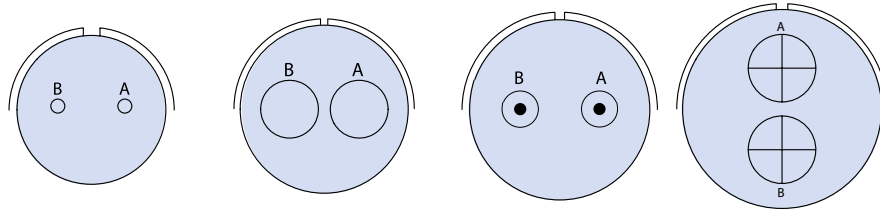

CONTACT LEGEND

**Glenair Series ITS and ITS-RG
MIL-DTL-5015 Type Reverse Bayonet Connectors
Contact Arrangements Front View of Pin Insert**

2 CONTACTS

Arrangement	16-11	18-3	20-23	22-1
Contact Size	12	12	8	8
Service Rating	A	D	A	D

2 CONTACTS

Arrangement	22-11	24-9	28-B2	32-5
Contact Size	16	4	8	0
Service Rating	B	A	E	D

3 CONTACTS

Arrangement	10SL-3	14S-1	14S-7
Contact Size	16S	16S	16S
Service Rating	A	A	A

3 CONTACTS

Arrangement	16S-5	16-7	16-10
Contact Size	16S	1/8, 2/16	12
Service Rating	A	A	A