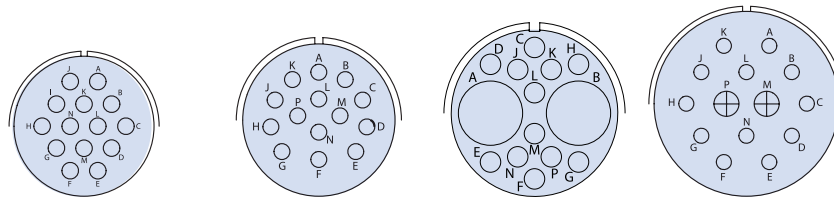

13 CONTACTS

Arrangement	20-11	20-25 (20-11 x 100°)	20-30 (20-11 x 250°)
Contact Size	16	16	13/16
Service Rating	I	I	I

CONTACT LEGEND

**Glenair Series ITS and ITS-RG
MIL-DTL-5015 Type Reverse Bayonet Connectors
Contact Arrangements Front View of Pin Insert**

13 CONTACTS

Arrangement	24-013	32-013
Contact Size	6/12, 7/16	12
Service Rating	A	D

14 CONTACTS

Arrangement	20-27	22-19	24-A14	28-2
Contact Size	16	16	2/4, 12/16	2/12, 12/16
Service Rating	A	A	A	D

14 CONTACTS