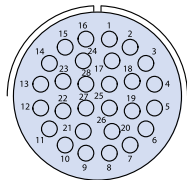

23 CONTACTS

Arrangement	32-6	32-13
Contact Size	2/4, 3/8, 2/12, 16/16	5/12, 18/16
Service Rating	A	D

24 CONTACTS

Arrangement	24-28	40-A24
Contact Size	16	8/8, 16/12
Service Rating	I	D

25 CONTACTS

Arrangement	24-A25	32-A25
Contact Size	16	12
Service Rating	A	A

26 CONTACTS

Arrangement	28-12	28-13 (28-12 x 100°)	40-26
Contact Size	16	16	7/8, 19/12
Service Rating	A	A	A

**CONTACT
LEGEND**

**Glenair Series ITS and ITS-RG
MIL-DTL-5015 Type Reverse Bayonet Connectors
Contact Arrangements Front View of Pin Insert**

27 CONTACTS

Arrangement	32-A27
Contact Size	10/12, 17/16
Service Rating	A

28 CONTACTS

Arrangement	24-A28	28-A63	32-A28
Contact Size	16	9/12, 19/16	12
Service Rating	I	I	A

29 CONTACTS

Arrangement	28-A29	40-10	40-B25
Contact Size	2/8, 27/16	4/4, 9/8, 16/16	25/16, 4/0
Service Rating	A	A	A