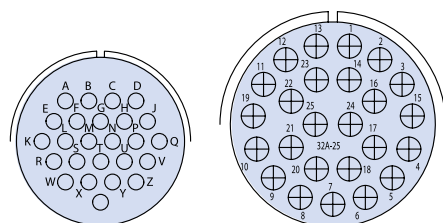

22 CONTACTS

Arrangement	28-11	32-B22	36-22
Contact Size	4/12, 18/16	2/4, 20/16	12
Service Rating	A	A	D

CONTACT LEGEND

**Glenair Series ITS and ITS-RG
MIL-DTL-5015 Type Reverse Bayonet Connectors
Contact Arrangements Front View of Pin Insert**

23 CONTACTS

Arrangement	32-6	32-13
Contact Size	2/4, 3/8, 2/12, 16/16	5/12, 18/16
Service Rating	A	D

24 CONTACTS

Arrangement	24-28	40-A24
Contact Size	16	8/8, 16/12
Service Rating	I	D

25 CONTACTS

Arrangement	24-A25	32-A25
Contact Size	16	12
Service Rating	A	A

26 CONTACTS

Arrangement	28-12	28-13 (28-12 x 100°)	40-26
Contact Size	16	16	7/8, 19/12
Service Rating	A	A	A

**CONTACT
LEGEND**

**Glenair Series ITS and ITS-RG
MIL-DTL-5015 Type Reverse Bayonet Connectors
Contact Arrangements Front View of Pin Insert**