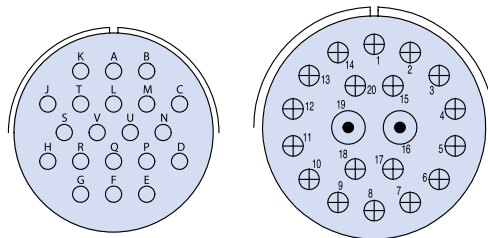

17 CONTACTS

Arrangement	20-29	28-59
Contact Size	16	7/12, 10/16
Service Rating	A	A

CONTACT LEGEND

**Glenair Series ITS and ITS-RG
MIL-DTL-5015 Type Reverse Bayonet Connectors
Contact Arrangements Front View of Pin Insert**

Technical Data

A

19 CONTACTS

Arrangement	20-A48	22-14	24-67
Contact Size	16	16	12
Service Rating	I	A	A

19 CONTACTS

Arrangement	32-76	40-B19
Contact Size	12	8
Service Rating	A	A

20 CONTACTS

Arrangement	28-16	40-A20
Contact Size	16	2/8, 18/12
Service Rating	A	D

22 CONTACTS

Arrangement	28-11	32-B22	36-22
Contact Size	4/12, 18/16	2/4, 20/16	12
Service Rating	A	A	D

CONTACT LEGEND

**Glenair Series ITS and ITS-RG
MIL-DTL-5015 Type Reverse Bayonet Connectors
Contact Arrangements Front View of Pin Insert**