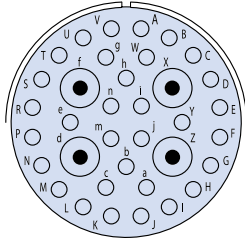

36 CONTACTS

Arrangement	36-35
Contact Size	4/8, 32/16
Service Rating	A