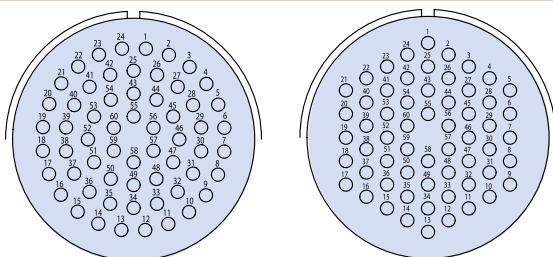

60 CONTACTS