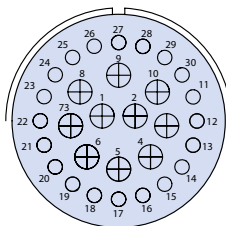

26 CONTACTS

Arrangement	28-12	28-13 (28-12 x 100°)	40-26
Contact Size	16	16	7/8, 19/12
Service Rating	A	A	A

**CONTACT
LEGEND**

**Glenair Series ITS and ITS-RG
MIL-DTL-5015 Type Reverse Bayonet Connectors
Contact Arrangements Front View of Pin Insert**

27 CONTACTS

Arrangement	32-A27
Contact Size	10/12, 17/16
Service Rating	A

28 CONTACTS

Arrangement	24-A28	28-A63	32-A28
Contact Size	16	9/12, 19/16	12
Service Rating	I	I	A

29 CONTACTS

Arrangement	28-A29	40-10	40-B25
Contact Size	2/8, 27/16	4/4, 9/8, 16/16	25/16, 4/0
Service Rating	A	A	A

30 CONTACTS

Arrangement	32-8	32-A30	40-1
Contact Size	6/12, 24/16	10/12, 20/16	6/12, 24/16
Service Rating	A	A	D

CONTACT LEGEND

Glenair Series ITS and ITS-RG MIL-DTL-5015 Type Reverse Bayonet Connectors Contact Arrangements Front View of Pin Insert