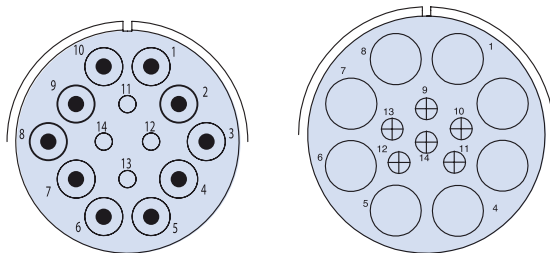

13 CONTACTS

Arrangement	20-11	20-25 (20-11 x 100°)	20-30 (20-11 x 250°)
Contact Size	16	16	13/16
Service Rating	I	I	I

CONTACT LEGEND

**Glenair Series ITS and ITS-RG
MIL-DTL-5015 Type Reverse Bayonet Connectors
Contact Arrangements Front View of Pin Insert**

13 CONTACTS

Arrangement	24-013	32-013
Contact Size	6/12, 7/16	12
Service Rating	A	D

14 CONTACTS

Arrangement	20-27	22-19	24-A14	28-2
Contact Size	16	16	2/4, 12/16	2/12, 12/16
Service Rating	A	A	A	D

14 CONTACTS

Arrangement	28-20	32-9	36-B78
Contact Size	10/12, 4/16	2/4, 12/16	12/8, 2/16
Service Rating	A	D	D

14 CONTACTS

Arrangement	36-D78	40-A14
Contact Size	10/8, 4/16	6/12, 8/4
Service Rating	D	A

CONTACT LEGEND	20	18	16-16S	12	8	4	0	4/0
-----------------------	----	----	--------	----	---	---	---	-----