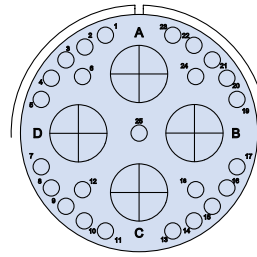

26 CONTACTS

Arrangement	28-12	28-13 (28-12 x 100°)	40-26
Contact Size	16	16	7/8, 19/12
Service Rating	A	A	A

**CONTACT
LEGEND**

**Glenair Series ITS and ITS-RG
MIL-DTL-5015 Type Reverse Bayonet Connectors
Contact Arrangements Front View of Pin Insert**

27 CONTACTS

Arrangement	32-A27
Contact Size	10/12, 17/16
Service Rating	A

28 CONTACTS

Arrangement	24-A28	28-A63	32-A28
Contact Size	16	9/12, 19/16	12
Service Rating	I	I	A

29 CONTACTS

Arrangement	28-A29	40-10	40-B25
Contact Size	2/8, 27/16	4/4, 9/8, 16/16	25/16, 4/0
Service Rating	A	A	A

30 CONTACTS

Arrangement	32-8	32-A30	40-1
Contact Size	6/12, 24/16	10/12, 20/16	6/12, 24/16
Service Rating	A	A	D

CONTACT LEGEND

Glenair Series ITS and ITS-RG MIL-DTL-5015 Type Reverse Bayonet Connectors Contact Arrangements Front View of Pin Insert