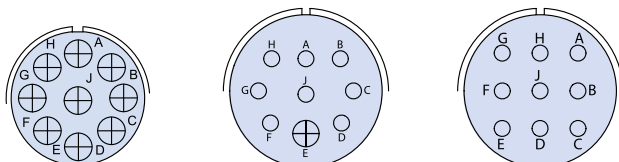

CONTACT LEGEND

Glenair Series ITS and ITS-RG MIL-DTL-5015 Type Reverse Bayonet Connectors Contact Arrangements Front View of Pin Insert

8 CONTACTS

Arrangement	36-A35	40-A8	40-A10
Contact Size	4/16, 4/0	4/0, 4/16	4/4, 4/16
Service Rating	A	E	D

9 CONTACTS

Arrangement	20-16	20-18	20-21
Contact Size	2/12, 7/16	3/12, 6/16	1/12, 8/16
Service Rating	A	A	A

9 CONTACTS

Arrangement	20-A9	22-17	22-20
Contact Size	12	1/12, 8/16	16
Service Rating	J=D; Bal=A	A=D; Bal=A	A