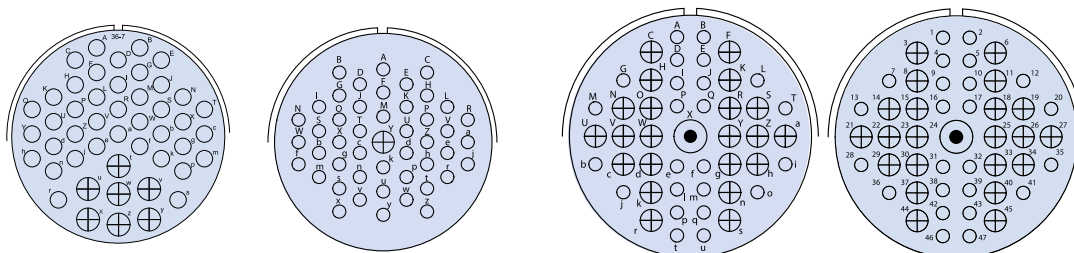

40 CONTACTS

Arrangement	32-A40
Contact Size	16
Service Rating	A

42 CONTACTS

Arrangement	32-59
Contact Size	2/8, 40/16
Service Rating	A

44 CONTACTS

Arrangement	36-74
Contact Size	1/8, 43/16
Service Rating	A

47 CONTACTS

Arrangement	36-7	36-8	40-9	40-47
Contact Size	7/12, 40/16	1/12, 46/16	1/8, 22/12, 24/16	1/8, 22/12, 24/16
Service Rating	A	A	A	A

**CONTACT
LEGEND**

**Glenair Series ITS and ITS-RG
MIL-DTL-5015 Type Reverse Bayonet Connectors
Contact Arrangements Front View of Pin Insert**