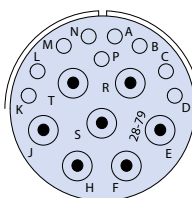

Arrangement	28-20	32-9	36-B78
Contact Size	10/12, 4/16	2/4, 12/16	12/8, 2/16
Service Rating	A	D	D

14 CONTACTS

Arrangement	36-D78	40-A14
Contact Size	10/8, 4/16	6/12, 8/4
Service Rating	D	A

CONTACT LEGEND	20	18	16-16S	12	8	4	0	4/0
-----------------------	----	----	--------	----	---	---	---	-----

**Glenair Series ITS and ITS-RG
MIL-DTL-5015 Type Reverse Bayonet Connectors
Contact Arrangements Front View of Pin Insert**

15 CONTACTS

Arrangement	28-17
Contact Size	16
Service Rating	M,N,P=D; R=B; Bal=A

A

16 CONTACTS

Arrangement	24-5	24-7	28-79	28-124
Contact Size	16	2/12, 14/16	9/16, 7/8	12/16, 4/8
Service Rating	A	A	A	A

16 CONTACTS

Arrangement	32-68	36-14
Contact Size	4/4, 12/16	5/8, 5/12, 6/16
Service Rating	A	D