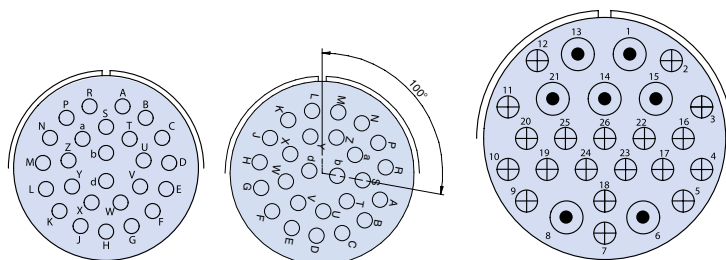

22 CONTACTS

Arrangement	28-11	32-B22	36-22
Contact Size	4/12, 18/16	2/4, 20/16	12
Service Rating	A	A	D

CONTACT LEGEND

**Glenair Series ITS and ITS-RG
MIL-DTL-5015 Type Reverse Bayonet Connectors
Contact Arrangements Front View of Pin Insert**

23 CONTACTS

Arrangement	32-6	32-13
Contact Size	2/4, 3/8, 2/12, 16/16	5/12, 18/16
Service Rating	A	D

24 CONTACTS

Arrangement	24-28	40-A24
Contact Size	16	8/8, 16/12
Service Rating	I	D

25 CONTACTS

Arrangement	24-A25	32-A25
Contact Size	16	12
Service Rating	A	A

26 CONTACTS

Arrangement	28-12	28-13 (28-12 x 100°)	40-26
Contact Size	16	16	7/8, 19/12
Service Rating	A	A	A

**CONTACT
LEGEND**

**Glenair Series ITS and ITS-RG
MIL-DTL-5015 Type Reverse Bayonet Connectors
Contact Arrangements Front View of Pin Insert**