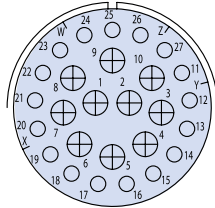

23 CONTACTS

Arrangement	32-6	32-13
Contact Size	2/4, 3/8, 2/12, 16/16	5/12, 18/16
Service Rating	A	D

24 CONTACTS

Arrangement	24-28	40-A24
Contact Size	16	8/8, 16/12
Service Rating	I	D

25 CONTACTS

Arrangement	24-A25	32-A25
Contact Size	16	12
Service Rating	A	A

26 CONTACTS

Arrangement	28-12	28-13 (28-12 x 100°)	40-26
Contact Size	16	16	7/8, 19/12
Service Rating	A	A	A

**CONTACT
LEGEND**

**Glenair Series ITS and ITS-RG
MIL-DTL-5015 Type Reverse Bayonet Connectors
Contact Arrangements Front View of Pin Insert**

27 CONTACTS

Arrangement	32-A27
Contact Size	10/12, 17/16
Service Rating	A

28 CONTACTS

Arrangement	24-A28	28-A63	32-A28
Contact Size	16	9/12, 19/16	12
Service Rating	I	I	A

29 CONTACTS

Arrangement	28-A29	40-10	40-B25
Contact Size	2/8, 27/16	4/4, 9/8, 16/16	25/16, 4/0
Service Rating	A	A	A