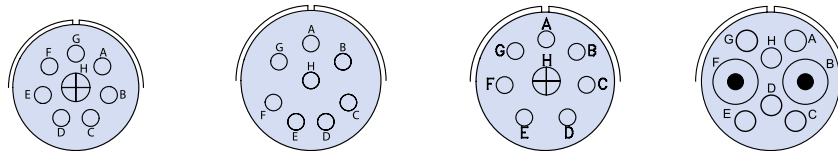

8 CONTACTS

Arrangement	18-8	20-7	20-9	20-A8
Contact Size	1/12, 7/16	16	1/12, 7/16	2/8, 6/16
Service Rating	A	A,B,H, G = D; C,D,E,F=A	H=D; Bal=A	I