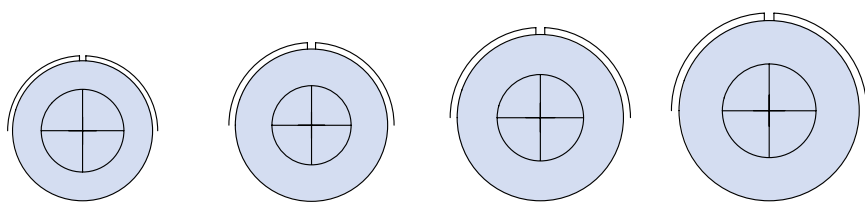

Glenair Series ITS and ITS-RG MIL-DTL-5015 Type Reverse Bayonet Connectors Contact Arrangements Front View of Pin Insert

1 CONTACT

Arrangement	16-2	16-12
Contact Size	12	4
Service Rating	E	A

A

1 CONTACT

Arrangement	18-6	18-7	18-16
Contact Size	4	8	12
Service Rating	D	B	C

1 CONTACT

Arrangement	20-2	22-7	24-A1	28-B1
Contact Size	0	0	0	0
Service Rating	D	E	B	B

1 CONTACT

Arrangement	32-A1	36-01	36-B90
Contact Size	AWG 4/0	AWG 4/0	Special
Service Rating	A	C	D

2 CONTACTS

Arrangement	10SL-4	14S-9	16S-4
Contact Size	16S	16S	16S
Service Rating	A	A	D