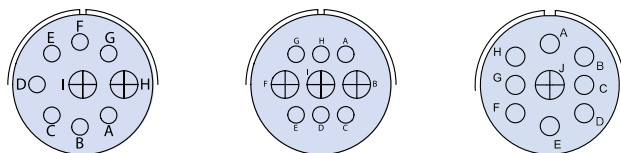

CONTACT LEGEND

Glenair Series ITS and ITS-RG MIL-DTL-5015 Type Reverse Bayonet Connectors Contact Arrangements Front View of Pin Insert

8 CONTACTS

Arrangement	36-A35	40-A8	40-A10
Contact Size	4/16, 4/0	4/0, 4/16	4/4, 4/16
Service Rating	A	E	D

9 CONTACTS

Arrangement	20-16	20-18	20-21
Contact Size	2/12, 7/16	3/12, 6/16	1/12, 8/16
Service Rating	A	A	A

9 CONTACTS

Arrangement	20-A9	22-17	22-20
Contact Size	12	1/12, 8/16	16
Service Rating	J=D; Bal=A	A=D; Bal=A	A