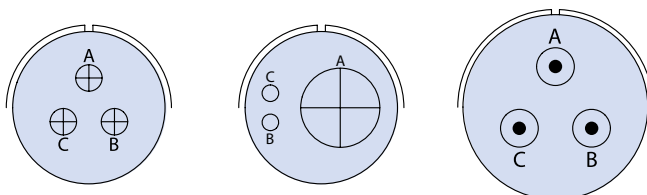

2 CONTACTS

Arrangement	22-11	24-9	28-B2	32-5
Contact Size	16	4	8	0
Service Rating	B	A	E	D

3 CONTACTS

Arrangement	10SL-3	14S-1	14S-7
Contact Size	16S	16S	16S
Service Rating	A	A	A

3 CONTACTS

Arrangement	16S-5	16-7	16-10
Contact Size	16S	1/8, 2/16	12
Service Rating	A	A	A

3 CONTACTS

Arrangement	18-5	18-22	20-3
Contact Size	2/12, 1/16	16	12
Service Rating	D	D	D

CONTACT LEGEND	20	18	16-16S	12	8	4	0	4/0
-----------------------	----	----	--------	----	---	---	---	-----

Glenair Series ITS and ITS-RG MIL-DTL-5015 Type Reverse Bayonet Connectors Contact Arrangements Front View of Pin Insert

3 CONTACTS

Arrangement	20-6	20-19	22-2
Contact Size	16	8	8
Service Rating	D	A	D

3 CONTACTS

Arrangement	22-9	22-21	28-3
Contact Size	12	1/0, 2/16	8
Service Rating	E	A	E

3 CONTACTS

Arrangement	28-6	32-A3	36-4
Contact Size	4	4	0
Service Rating	D	E	A=D; B,C=A