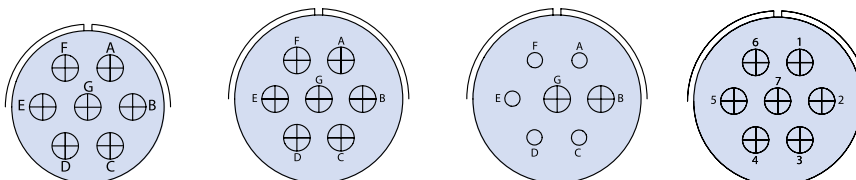

Arrangement	22-5	22-15	24-06
Contact Size	2/12, 4/16	5/12, 1/16	4/8, 2/16
Service Rating	D	D=E; A,B,C,E,F=A	D

6 CONTACTS

Arrangement	28-22	36-3	36-6
Contact Size	3/4, 3/16	3/0, 3/12	2/0, 4/4
Service Rating	D	D	A

**CONTACT
LEGEND**

Glenair Series ITS and ITS-RG MIL-DTL-5015 Type Reverse Bayonet Connectors Contact Arrangements Front View of Pin Insert

6 CONTACTS

Arrangement	36-A51	36-B61	40-A4	40-A6
Contact Size	3/0, 2/4, 1/16	2/4, 4/12	1/0M, 3/0, 2/12	12
Service Rating	D	E	A	B

7 CONTACTS

Arrangement	14S-07	16S-1	18-9	20-15
Contact Size	16S	16S	2/12, 5/16	12
Service Rating	I	A	I	A

7 CONTACTS

Arrangement	22-28	24-2	24-3	24-07
Contact Size	12	12	2/12, 5/16	12
Service Rating	A	D	A	D