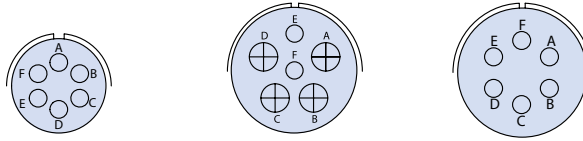

5 CONTACTS

Arrangement	24-12	24-G5	32-A5GM
Contact Size	2/4, 3/12	8	4
Service Rating	A	A	A

5 CONTACTS

Arrangement 32-1	32-1	32-2	32-79
Contact Size	2/0, 3/12	3/4, 2/16	4/4, 1/8
Service Rating	A=E; B,C,D,E=D	E	D

5 CONTACTS

Arrangement	40-A3	40-A5	40-A5 GM	40-A55
Contact Size	1/0M, 2/0, 2/12	3/0, 1/4, 1/12	0	0
Service Rating	A	A	A	A

CONTACT LEGEND

**Glenair Series ITS and ITS-RG
MIL-DTL-5015 Type Reverse Bayonet Connectors
Contact Arrangements Front View of Pin Insert**

6 CONTACTS

Arrangement	14S-6	18-06	18-12
Contact Size	16S	4/12, 2/16	16
Service Rating	I	A	A

6 CONTACTS

Arrangement	20-8	20-17	20-22
Contact Size	2/8, 4/16	5/12, 1/16	3/8, 3/16
Service Rating	I	A	A

6 CONTACTS