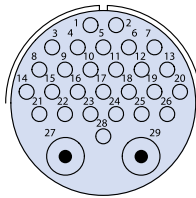

26 CONTACTS

Arrangement	28-12	28-13 (28-12 x 100°)	40-26
Contact Size	16	16	7/8, 19/12
Service Rating	A	A	A

**CONTACT
LEGEND**

**Glenair Series ITS and ITS-RG
MIL-DTL-5015 Type Reverse Bayonet Connectors
Contact Arrangements Front View of Pin Insert**

27 CONTACTS

Arrangement	32-A27
Contact Size	10/12, 17/16
Service Rating	A

28 CONTACTS

Arrangement	24-A28	28-A63	32-A28
Contact Size	16	9/12, 19/16	12
Service Rating	I	I	A

29 CONTACTS

Arrangement	28-A29	40-10	40-B25
Contact Size	2/8, 27/16	4/4, 9/8, 16/16	25/16, 4/0
Service Rating	A	A	A

30 CONTACTS

Arrangement	32-8	32-A30	40-1
Contact Size	6/12, 24/16	10/12, 20/16	6/12, 24/16
Service Rating	A	A	D

CONTACT LEGEND

Glenair Series ITS and ITS-RG MIL-DTL-5015 Type Reverse Bayonet Connectors Contact Arrangements Front View of Pin Insert