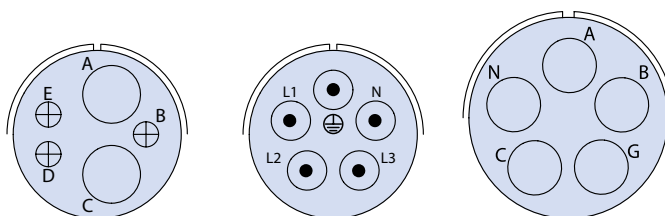

CONTACT LEGEND

Glenair Series ITS and ITS-RG MIL-DTL-5015 Type Reverse Bayonet Connectors Contact Arrangements Front View of Pin Insert

A

5 CONTACTS

Arrangement	20-14	22-12	22-34
Contact Size	2/8, 3/12	2/8, 3/16	3/12, 2/16
Service Rating	A	D	D

5 CONTACTS

Arrangement	24-12	24-G5	32-A5GM
Contact Size	2/4, 3/12	8	4
Service Rating	A	A	A

5 CONTACTS

Arrangement 32-1	32-1	32-2	32-79
Contact Size	2/0, 3/12	3/4, 2/16	4/4, 1/8
Service Rating	A=E; B,C,D,E=D	E	D