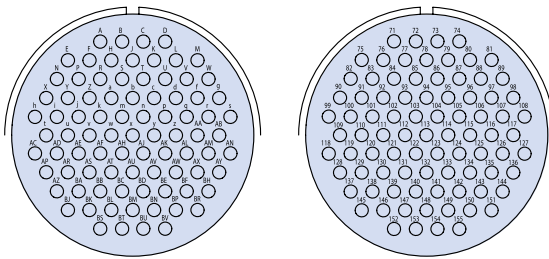

70 CONTACTS

Arrangement	40-A70
Contact Size	16
Service Rating	A

72 CONTACTS

Arrangement	28-72 *	36-A72
Contact Size	20	4/12, 16/16, 52/18
Service Rating	I	I

85 CONTACTS

Arrangement	40-56	40-A56
Contact Size	16	16
Service Rating	A	A

100 CONTACTS

Arrangement	40-100
Contact Size	18
Service Rating	A

150 CONTACTS

Arrangement	40-150
Contact Size	18
Service Rating	I

* Only Crimp Contact Version

CONTACT LEGEND