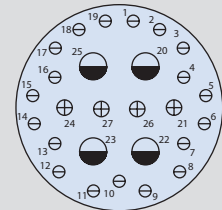

MIL-DTL-38999 Series III Type MIL-STD-1560 combo contact arrangements

All views are pin face

REFERENCE MATERIAL

Contact Legend
#22D • #20 ⊖ #16 ⊕
#12 ● #10 ⊙

Insert Arrangement	15-15		15-97		17-99	
No. of Contacts and Size	1X #16	14X #20	4X #16	8X #20	2X #16	21X #20
Service Rating	I		I		I	

Contact Legend
#22D • #20 ⊖ #16 ⊕
#12 ● #10 ⊙

Insert Arrangement	19-28		19-30		21-29	
No. of Contacts and Size	2X #16	26X #20	1X #16	29X #20	4x #12	4X #16 19X #20
Service Rating	I		I		I	

Contact Legend
#22D • #20 ⊖ #16 ⊕
#12 ● #10 ⊙

Insert Arrangement	21-39		25-4		25-11	
No. of Contacts and Size	2X #16	37X #20	8X #16	48X #20	9X #10	2x #20
Service Rating	I		I		N	

Contact Legend
#22D • #20 ⊖ #16 ⊕
#12 ● #10 ⊙

Insert Arrangement	25-24		25-43	
No. of Contacts and Size	12X #12	12X #16	20X #16	23X #20
Service Rating	I		I	