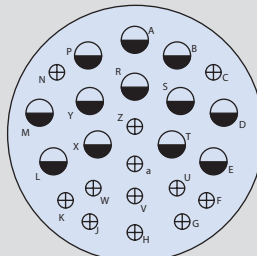

MIL-DTL-38999 Series III Type MIL-STD-1560 combo contact arrangements

All views are pin face

REFERENCE MATERIAL

Contact Legend
#22D • #20 ⊖ #16 ⊕
#12 ● #10 ⊙

Insert Arrangement	15-15		15-97		17-99	
No. of Contacts and Size	1X #16	14X #20	4X #16	8X #20	2X #16	21X #20
Service Rating	I		I		I	

Contact Legend
#22D • #20 ⊖ #16 ⊕
#12 ● #10 ⊙

Insert Arrangement	19-28		19-30		21-29	
No. of Contacts and Size	2X #16	26X #20	1X #16	29X #20	4x #12	4X #16 19X #20
Service Rating	I		I		I	

Contact Legend
#22D • #20 ⊖ #16 ⊕
#12 ● #10 ⊙

Insert Arrangement	21-39		25-4		25-11	
No. of Contacts and Size	2X #16	37X #20	8X #16	48X #20	9X #10	2x #20
Service Rating	I		I		N	

Contact Legend
#22D • #20 ⊖ #16 ⊕
#12 ● #10 ⊙

Insert Arrangement	25-24		25-43	
No. of Contacts and Size	12X #12	12X #16	20X #16	23X #20
Service Rating	I		I	