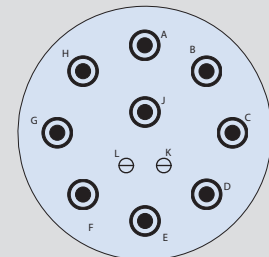

MIL-DTL-38999 Series III Type MIL-STD-1560 combo contact arrangements

All views are pin face

REFERENCE MATERIAL

Contact Legend
#22D • #20 ⊖ #16 ⊕
#12 ● #10 ⊙

Insert Arrangement	15-15		15-97		17-99	
No. of Contacts and Size	1X #16	14X #20	4X #16	8X #20	2X #16	21X #20
Service Rating	I		I		I	

Contact Legend
#22D • #20 ⊖ #16 ⊕
#12 ● #10 ⊙

Insert Arrangement	19-28		19-30		21-29	
No. of Contacts and Size	2X #16	26X #20	1X #16	29X #20	4x #12	4X #16 19X #20
Service Rating	I		I		I	

Contact Legend
#22D • #20 ⊖ #16 ⊕
#12 ● #10 ⊙

Insert Arrangement	21-39		25-4		25-11	
No. of Contacts and Size	2X #16	37X #20	8X #16	48X #20	9X #10	2x #20
Service Rating	I		I		N	

Contact Legend
#22D • #20 ⊖ #16 ⊕
#12 ● #10 ⊙

Insert Arrangement	25-24		25-43	
No. of Contacts and Size	12X #12	12X #16	20X #16	23X #20
Service Rating	I		I	