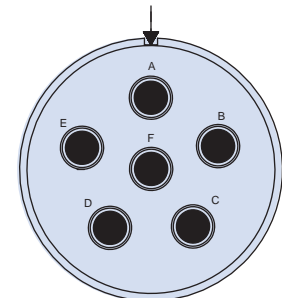

Contact Legend

- #22D #16
- #20 #12
- #8

Shell Size - Insert Arrangement

19-4

19-17

19-18

No. of Contacts

4x #8

2x #8

4x #16

1x #20

10x #22D

4x #8

14x #22D

Contact Legend

- #22D #16
- #20 #12
- #8

Shell Size - Insert Arrangement

21-75

23-5

23-6

No. of Contacts and Size

4x #8

5x #8

6x #8