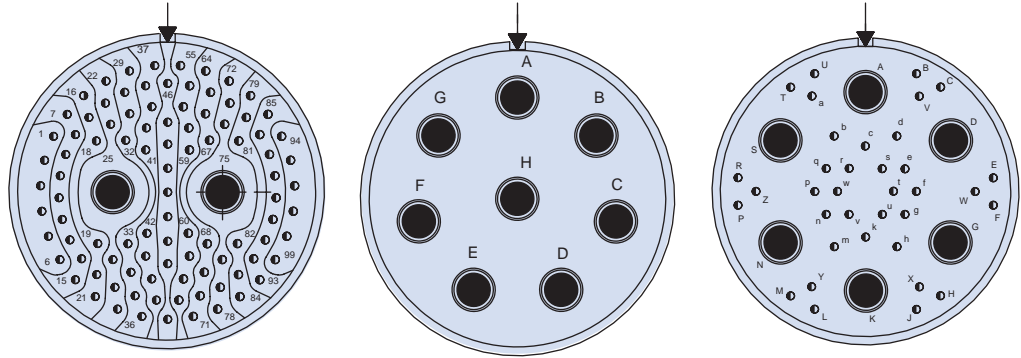

2x #8

4x #16

1x #20

10x #22D

4x #8

14x #22D

Contact Legend

- #22D #16
- #20 #12
- #8

Shell Size - Insert Arrangement

21-75

23-5

23-6

No. of Contacts and Size

4x #8

5x #8

6x #8

SERIES 701 SeaKing™ Junior Harsh-Environment Dry-Mate Connectors Insert arrangements

SEAKING™ JUNIOR TOOLED INSERT ARRANGEMENTS (SPECIAL SHIELDED LAYOUTS)

Contact Legend

- #22D \odot #16 \oplus
- #20 \ominus #12 \ominus
- #8 \bullet

Shell Size - Insert Arrangement	25-7		25-8		25-17	
No. of Contacts and Size	2x #8	97x #22	8x #8		6x #8	36x #22

Contact Legend

- #22D \odot #16 \oplus
- #20 \ominus #12 \ominus
- #8 \bullet

Shell Size - Insert Arrangement	25-20				25-26		
No. of Contacts and Size	3x #8	4x #12	13x #16	10x #20	4x #8	5x #12	16x #20