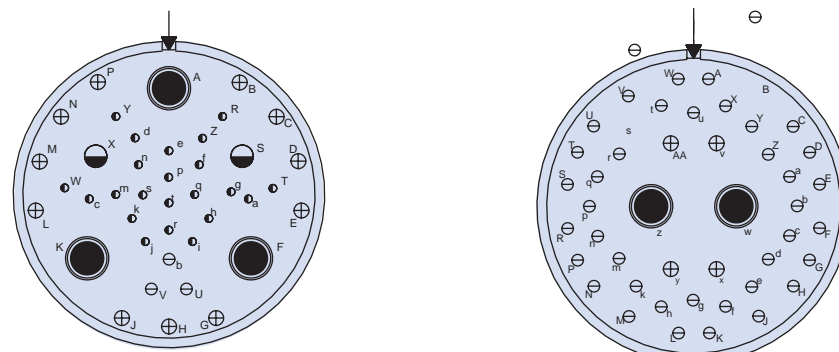

Shell Size - Insert Arrangement	25-7		25-8		25-17	
No. of Contacts and Size	2x #8	97x #22	8x #8		6x #8	36x #22

Contact Legend

- #22D \odot #16 \oplus
- #20 \ominus #12 \ominus
- #8 \bullet

Shell Size - Insert Arrangement	25-20				25-26		
No. of Contacts and Size	3x #8	4x #12	13x #16	10x #20	4x #8	5x #12	16x #20

Contact Legend

- #22D \odot #16 \oplus
- #20 \ominus #12 \ominus
- #8 \bullet

Shell Size - Insert Arrangement	25-41					25-46		
No. of Contacts and Size	3x #8	2x #12	11x #16	3x #20	22x #22D	2x #8	4x #16	40x #20