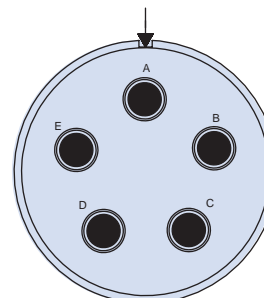

Contact Legend

- #22D #16
- #20 #12
- #8

Shell Size - Insert Arrangement

19-4

19-17

19-18

No. of Contacts

4x #8

2x #8

4x #16

1x #20

10x #22D

4x #8

14x #22D

Contact Legend

- #22D #16
- #20 #12
- #8

Shell Size - Insert Arrangement

21-75

23-5

23-6

No. of Contacts and Size

4x #8

5x #8

6x #8