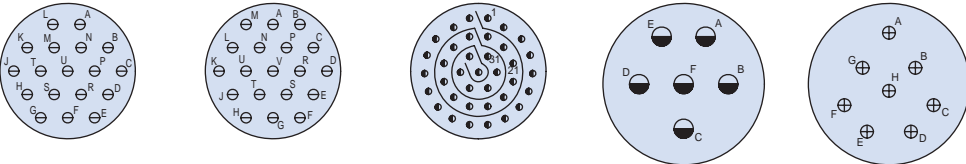

SERIES 701 SeaKing™ Junior Harsh-Environment Dry-Mate Connectors Insert arrangements

SEAKING™ JUNIOR TOOLED INSERT ARRANGEMENTS (STANDARD LAYOUTS)

Contact Legend

#22D • #16 ⊕
#20 ⊖ #12 ◐

Insert Arrangement	9-35	9-98	11-2	11-4	11-5	11-35	11-98
No. of Contacts	6	3	2	4	5	13	6
Contact Size	#22D	#20	#16	#20	#20	#22D	#20
Service Rating	M	I	I	I	I	M	I

Contact Legend

#22D • #16 ⊕
#20 ⊖ #12 ◐

Insert Arrangement	11-99	13-4	13-8	13-98	13-35	15-5
No. of Contacts	7	4	8	10	22	5
Contact Size	#20	#16	#20	#20	#22D	#16
Service Rating	I	I	I	I	M	II

Contact Legend

#22D • #16 ⊕
#20 ⊖ #12 ◐

Insert Arrangement	15-18	15-19	15-35	17-6	17-8
No. of Contacts	18	19	37	6	8
Contact Size	#20	#20	#22D	#12	#16
Service Rating	I	I	M	I	II

Contact Legend

#22D • #16 ⊕
#20 ⊖ #12 ◐

Insert Arrangement	17-26	17-35	19-11	19-32
No. of Contacts	26	55	11	32
Contact Size	#20	#22D	#16	#20
Service Rating	I	M	II	I