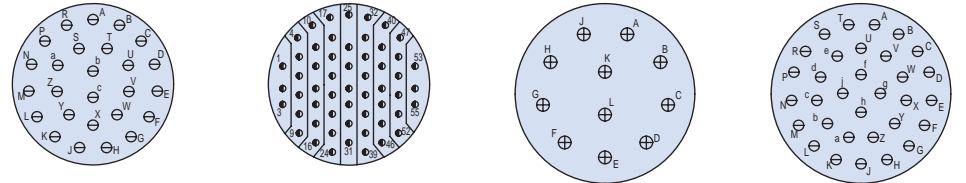

Contact Legend

#22D • #16 ⊕
#20 ⊖ #12 ◐

Insert Arrangement	11-99	13-4	13-8	13-98	13-35	15-5
No. of Contacts	7	4	8	10	22	5
Contact Size	#20	#16	#20	#20	#22D	#16
Service Rating	I	I	I	I	M	II

Contact Legend

#22D • #16 ⊕
#20 ⊖ #12 ◐

Insert Arrangement	15-18	15-19	15-35	17-6	17-8
No. of Contacts	18	19	37	6	8
Contact Size	#20	#20	#22D	#12	#16
Service Rating	I	I	M	I	II

Contact Legend

#22D • #16 ⊕
#20 ⊖ #12 ◐

Insert Arrangement	17-26	17-35	19-11	19-32
No. of Contacts	26	55	11	32
Contact Size	#20	#22D	#16	#20
Service Rating	I	M	II	I

Shell Size - Insert Arrangement

21-75

23-5

23-6

No. of Contacts and Size

4x #8

5x #8

6x #8