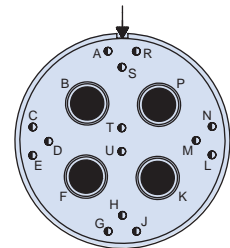

SEAKING™ JUNIOR TOOLED INSERT ARRANGEMENTS (SPECIAL SHIELDED LAYOUTS)

Contact Legend

- #22D #16
- #20 #12
- #8

Shell Size - Insert Arrangement

9-1

11-1*

17-2

No. of Contacts

1x #8

1x #8

1x #8

38x #22D

Contact Legend

- #22D #16
- #20 #12
- #8

Shell Size - Insert Arrangement

17-22

17-60

17-75

No. of Contacts

2x #8

2x #12

2x #8

8x #22

2x #8

Contact Legend

- #22D #16
- #20 #12
- #8

Shell Size - Insert Arrangement

19-4

19-17

19-18

No. of Contacts

4x #8