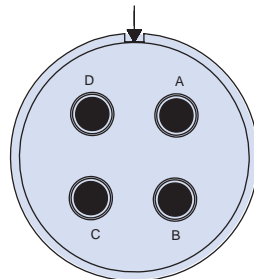

Contact Legend

- #22D #16
- #20 #12
- #8

Shell Size - Insert Arrangement

19-4

19-17

19-18

No. of Contacts

4x #8

2x #8

4x #16

1x #20

10x #22D

4x #8

14x #22D

Contact Legend

- #22D #16
- #20 #12
- #8

Shell Size - Insert Arrangement

21-75

23-5

23-6

No. of Contacts and Size

4x #8

5x #8

6x #8