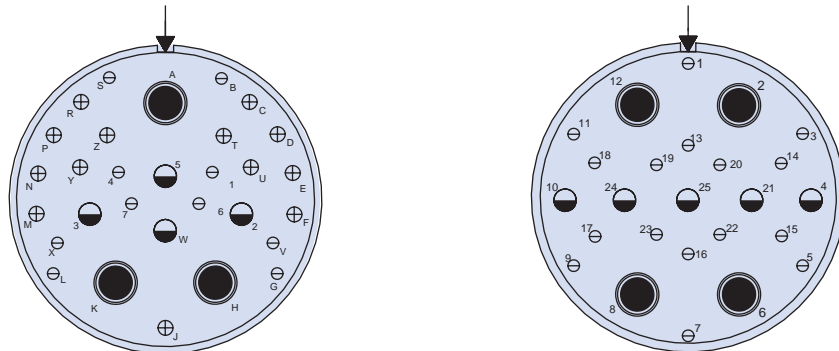

Shell Size - Insert Arrangement

21-75

23-5

23-6

No. of Contacts and Size

4x #8

5x #8

6x #8

SERIES 701 SeaKing™ Junior Harsh-Environment Dry-Mate Connectors Insert arrangements

SEAKING™ JUNIOR TOOLED INSERT ARRANGEMENTS (SPECIAL SHIELDED LAYOUTS)

Contact Legend

- #22D \odot #16 \oplus
- #20 \ominus #12 \ominus
- #8 \bullet

Shell Size - Insert Arrangement	25-7		25-8		25-17	
No. of Contacts and Size	2x #8	97x #22	8x #8		6x #8	36x #22

Contact Legend

- #22D \odot #16 \oplus
- #20 \ominus #12 \ominus
- #8 \bullet

Shell Size - Insert Arrangement	25-20				25-26		
No. of Contacts and Size	3x #8	4x #12	13x #16	10x #20	4x #8	5x #12	16x #20