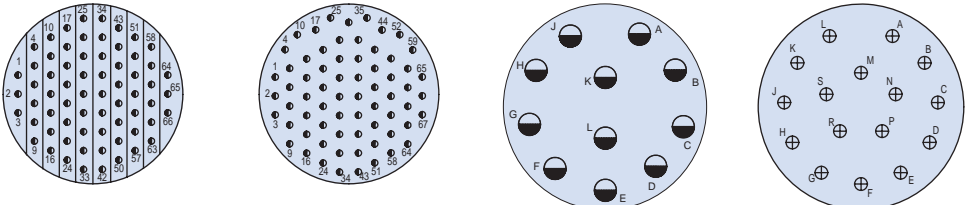

Insert Arrangement	15-18	15-19	15-35	17-6	17-8
No. of Contacts	18	19	37	6	8
Contact Size	#20	#20	#22D	#12	#16
Service Rating	I	I	M	I	II

Contact Legend

#22D • #16 ⊕
#20 ⊖ #12 ◐

Insert Arrangement	17-26	17-35	19-11	19-32
No. of Contacts	26	55	11	32
Contact Size	#20	#22D	#16	#20
Service Rating	I	M	II	I

Contact Legend

#22D • #16 ⊕
#20 ⊖ #12 ◐

Insert Arrangement	19-35	19-45	21-11	21-16
No. of Contacts	66	67	11	16
Contact Size	#22D	#22D	#12	#16
Service Rating	M	M	I	II

SERIES 701 SeaKing™ Junior Harsh-Environment Dry-Mate Connectors Insert arrangements