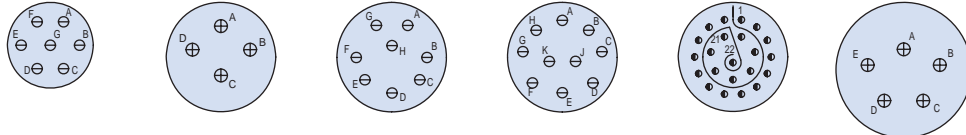

SERIES 701 SeaKing™ Junior Harsh-Environment Dry-Mate Connectors Insert arrangements

SEAKING™ JUNIOR TOOLED INSERT ARRANGEMENTS (STANDARD LAYOUTS)

Contact Legend

#22D • #16 ⊕
#20 ⊖ #12 ◐

Insert Arrangement	9-35	9-98	11-2	11-4	11-5	11-35	11-98
No. of Contacts	6	3	2	4	5	13	6
Contact Size	#22D	#20	#16	#20	#20	#22D	#20
Service Rating	M	I	I	I	I	M	I

Contact Legend

#22D • #16 ⊕
#20 ⊖ #12 ◐

Insert Arrangement	11-99	13-4	13-8	13-98	13-35	15-5
No. of Contacts	7	4	8	10	22	5
Contact Size	#20	#16	#20	#20	#22D	#16
Service Rating	I	I	I	I	M	II

Contact Legend

#22D • #16 ⊕
#20 ⊖ #12 ◐